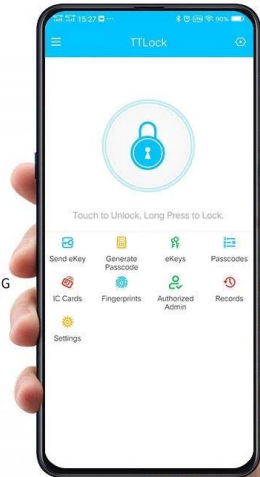

RECORD QUERY

FINGERPRINT UNLOCK

FINGERPRINT
ONLY K2F²

100
STORE 100
FINGERPRINTS

≈1.5s
QUICK UNLOCK

APP MANAGEMENT

THE INTELLIGENT LOCK CAN BE MANAGED
AT ANY TIME THROUGH TTLOCK APP

TEMPORARY PASSWORD

TIME EFFECTIVE PASSWORD
AUTOMATIC EXPIRATION

PASSWORD UNLOCK

Touch the panel to wake up the door lock
the password can prevent peeping, and the input is more convenient

023487

VIRTUAL
PASSWORD

678950

CORRECT
PASSWORD

157039

VIRTUAL
PASSWORD

USER MANAGEMENT

ADD, DELETE USERS
CHANGE PERMISSION

USER PASSWORD MANAGEMENT

PASSWORD AGING SETTING
DELETE USER PASSWORD

DOOR LOCK RECORD

TT LOCK APP
EASY TO VIEW

*THE REMOTE FUNCTION NEEDS TO PURCHASE A BLUETOOTH GATEWAY

HIGH FREQUENCY 13.56 HZ INDUCTION CARD

SUITABLE FOR PEOPLE
WITHOUT FINGERPRINTS

SUITABLE FOR
CHILDREN

SUITABLE FOR
THE ELDERLY

*The card shall be subject to the physical object *1000 cards capacity
If it is lost, please cancel the card authority