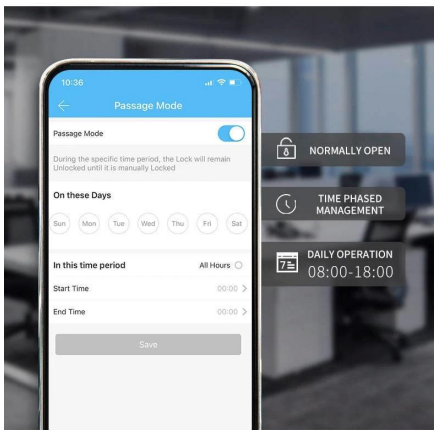

The ekey can be used
permanently

VOICE REMINDER

Live voice reminder

NORMALLY OPEN MODE

It can be set to be normally open for easy access

DOORBELL FUNCTION

IP67 PROTECTION

K5F K5