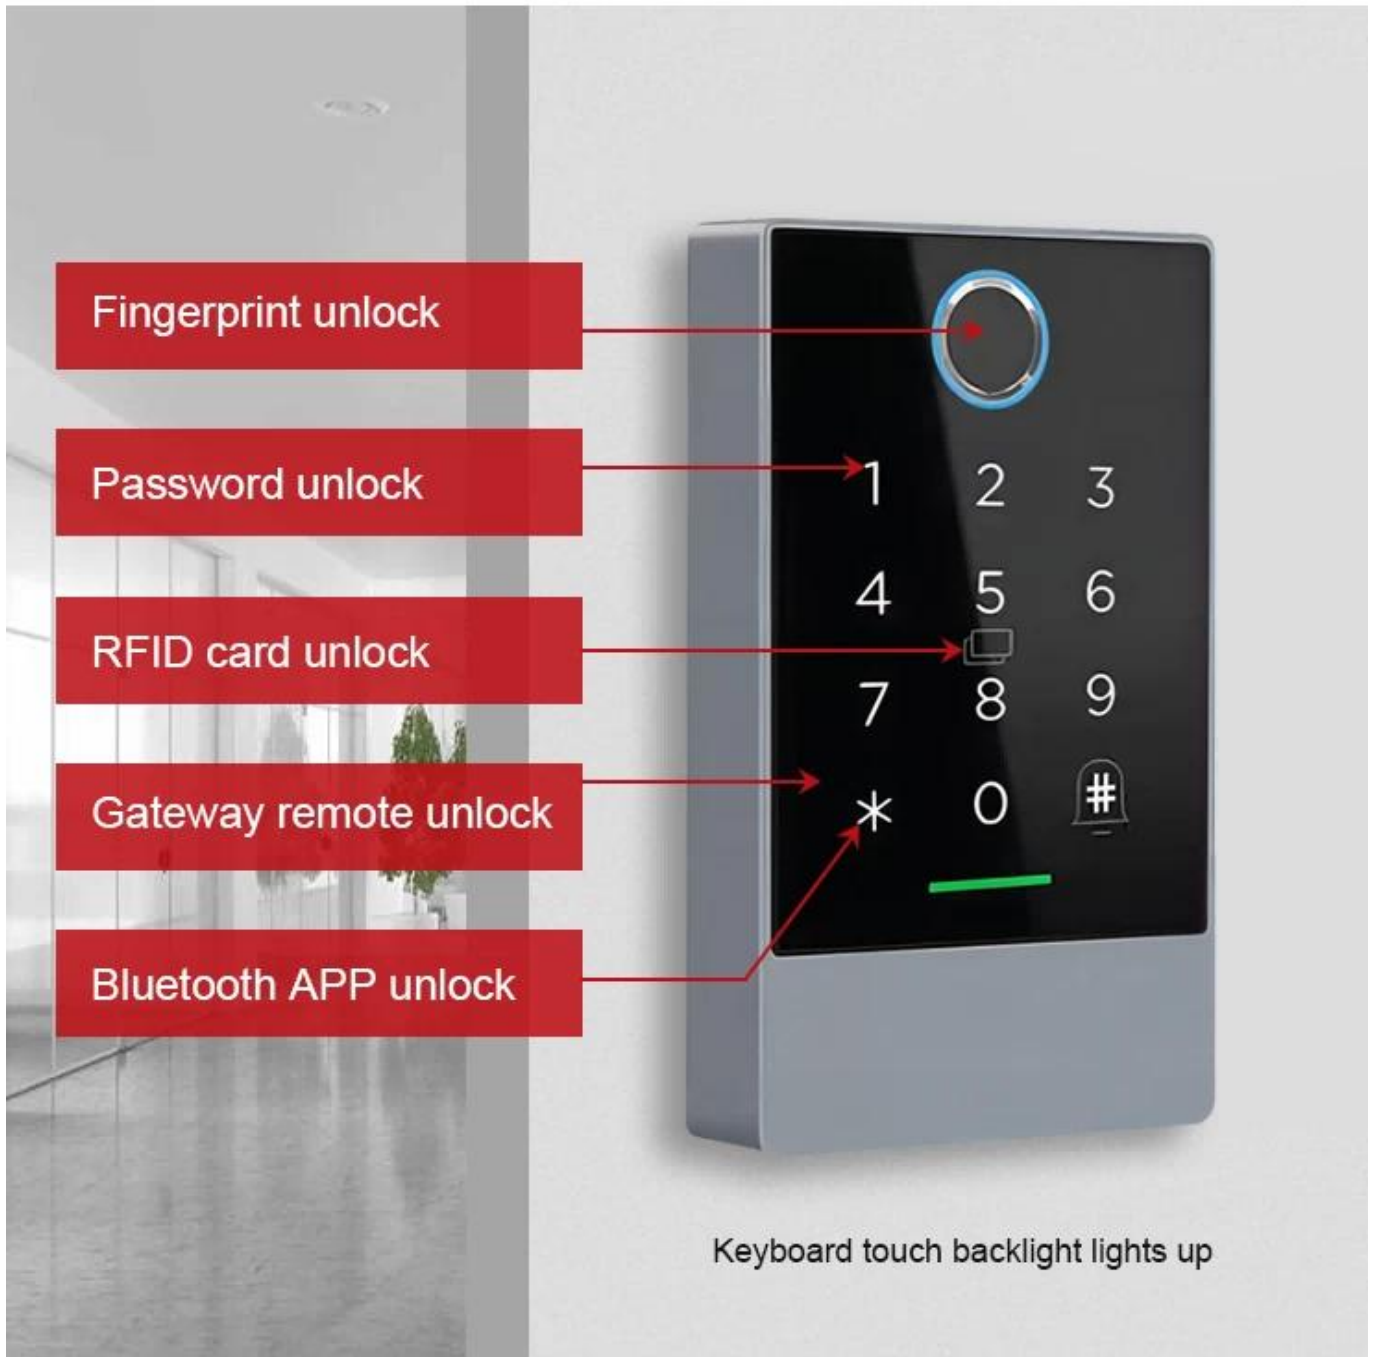

□□□

- > Metallic housing, anti-damage
- > Digital keyboard touches the backlight
- > Controllers and readers Multifunctionality access,
- > WG interface: WG26 Input / output
- > Capacity: Card / Code 2000

**Tongtong lock
version (standard)**

Function parameter	Standard Edition	Gateway Edition
Mobile phone bluetooth unlock function	✓	✓
Tongtong Lock APP	✓	✓
Support WeChat applet	✓	✓
Support computer management	✓	✓
Remotely send password to open the door	✓	✓
Remotely authorize APP users	✓	✓
Local storage of unlocking records	✓	✓
The unlock record is updated in real time in the cloud	✗	✓
Remote door	✗	✓
Remotely delete the password in the lock	✗	✓
Remotely delete key card users	✗	✓

Card Unlock for Easy Access

Powerful memory, 2000 cards capacity Use with confidence, no worries

Multiple Unlocking Method

Smart, convenient, safe and efficient

You May Need

Complete Door Access Control Solution Provider