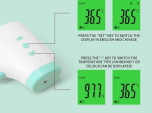

SETUP INSTRUCTIONS