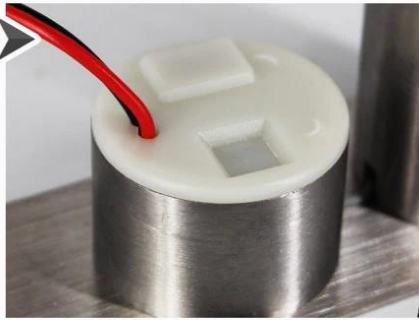

2 WIRES

Simple and Economic