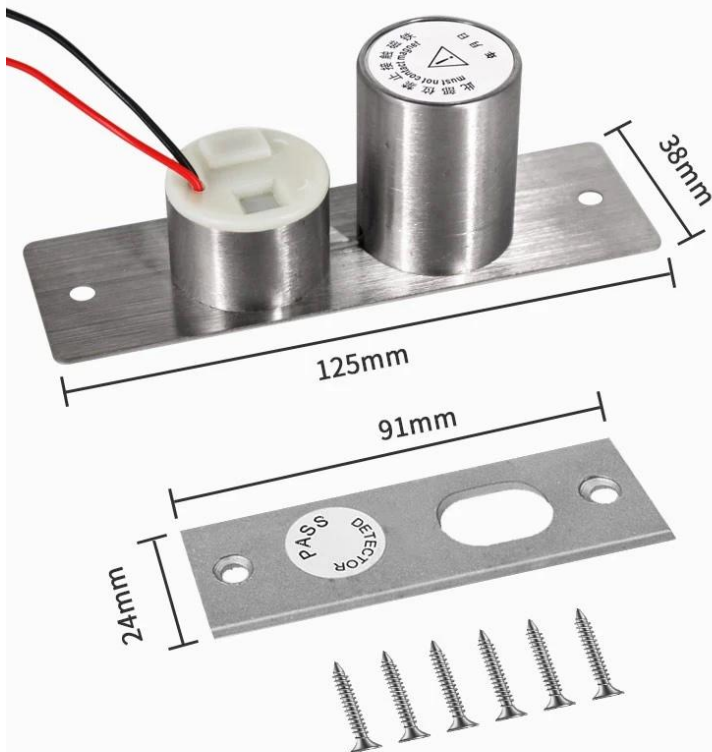

## INSTALLATION STEPS

1. Door and door identification center point

2. Place the hole on the sticker

3. Use a hole opener to open the lock hole

4. Mount the mounting hole with the lock body and lock the screw

5. Aim the sensor plate at the lock body to make sure it can be locked

6. The sensor plate is fixed for testing

## PRODUCT FEATURES

METAL LOCK BODY

Mini Size

STAINLESS  
STEEL LOCK

Breakpoint circuit  
design

INTELLIGENT PANELS

Lock away from  
outside interference

2 WIRES

Simple and Economic

SIZE OF ACCESSORIES