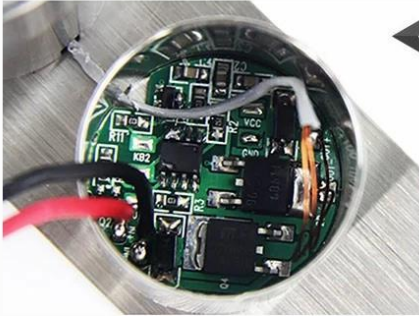

5. Aim the sensor plate at the lock body to make sure it can be locked

6. The sensor plate is fixed for testing

## PRODUCT FEATURES

METAL LOCK BODY

Mini Size

STAINLESS  
STEEL LOCK

Breakpoint circuit  
design

INTELLIGENT PANELS

Lock away from  
outside interference

2 WIRES