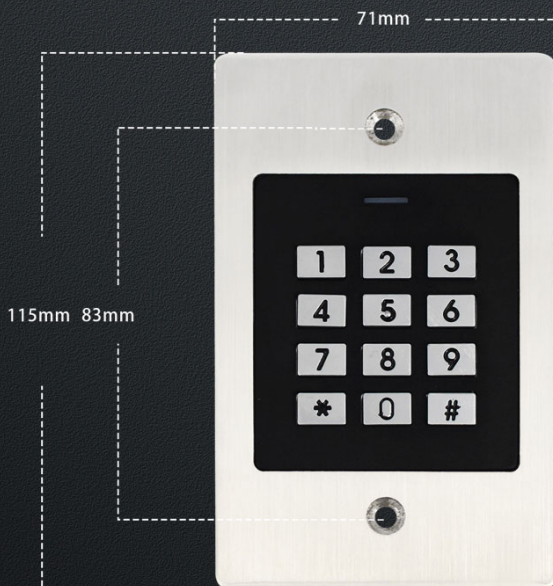

Wiegand
input & output

Data 0

Data 1

Brushed Metal Case

Size