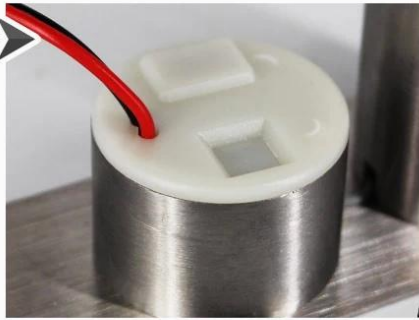

3. Use a hole opener to open the lock hole

4. Mount the mounting hole with the lock body and lock the screw

5. Aim the sensor plate at the lock body to make sure it can be locked

6. The sensor plate is fixed for testing

PRODUCT FEATURES

METAL LOCK BODY

Mini Size

STAINLESS
STEEL LOCK

Breakpoint circuit
design

INTELLIGENT PANELS

Lock away from
outside interference

2 WIRES

Simple and Economic

SIZE OF ACCESSORIES

ACM-Y100S 2

100mA / 900MA 2PIN

ACM-Y100S 5

100mA / 900MA 5PIN

ACM-Y500A

205x30x38mm