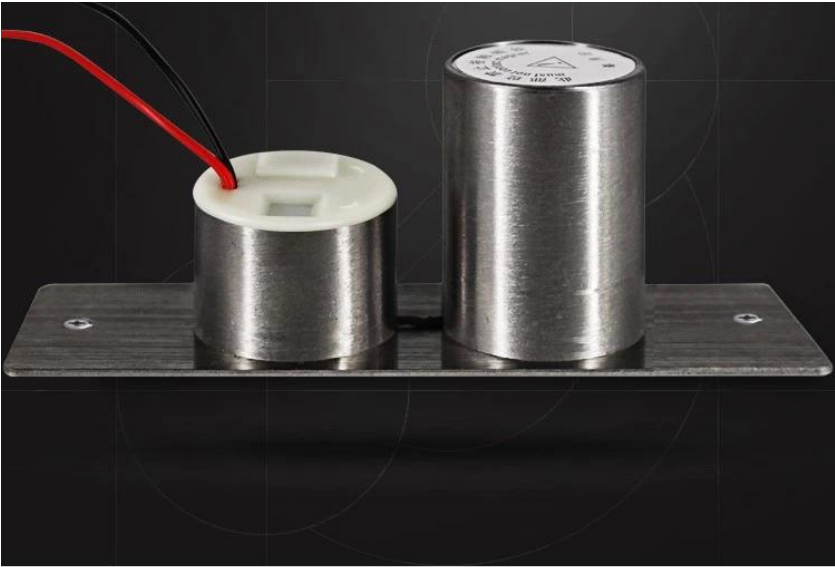

INSTALLATION STEPS

1. Door and door identification center point

2. Place the hole on the sticker

3. Use a hole opener to open the lock hole