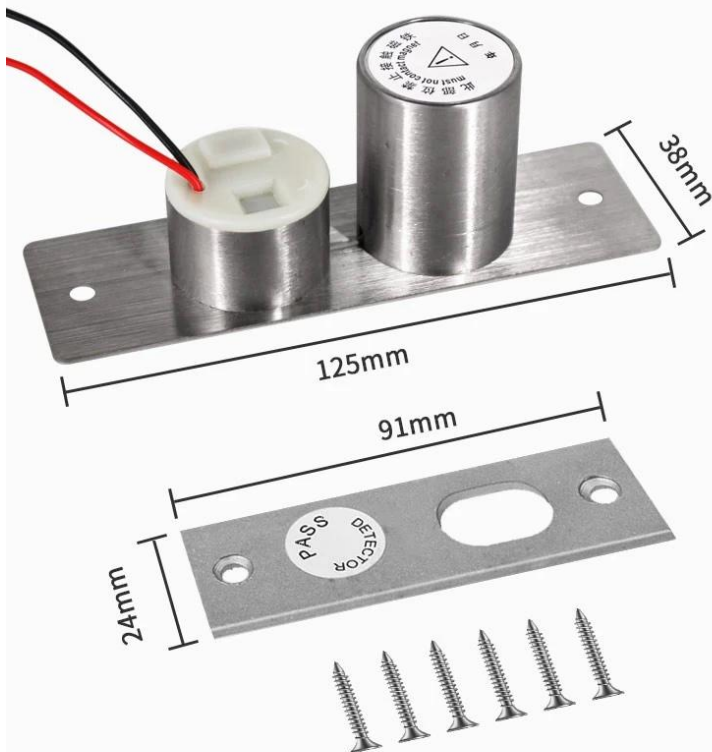

3. Use a hole opener to open the lock hole

4. Mount the mounting hole with the lock body and lock the screw

5. Aim the sensor plate at the lock body to make sure it can be locked

6. The sensor plate is fixed for testing

PRODUCT FEATURES

METAL LOCK BODY

Mini Size

STAINLESS
STEEL LOCK

Breakpoint circuit
design

INTELLIGENT PANELS

Lock away from
outside interference

2 WIRES

Simple and Economic

SIZE OF ACCESSORIES

ACM-Y100S 2

100mA / 900MA 2PIN

ACM-Y100S 5

100mA / 900MA 5PIN

ACM-Y500A

205x30x38mm