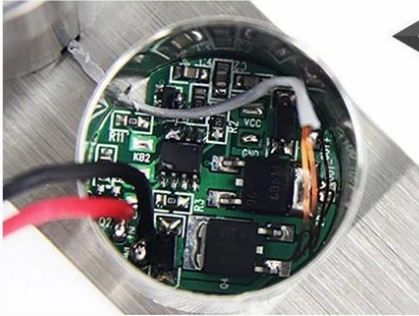

3. Use a hole opener to open the lock hole

4. Mount the mounting hole with the lock body and lock the screw

5. Aim the sensor plate at the lock body to make sure it can be locked

6. The sensor plate is fixed for testing

PRODUCT FEATURES

METAL LOCK BODY

Mini Size

STAINLESS
STEEL LOCK

Breakpoint circuit
design

INTELLIGENT PANELS

Lock away from
outside interference

2 WIRES

Simple and Economic

SIZE OF ACCESSORIES

ACM-Y100S 2

100mA / 900MA 2PIN

ACM-Y100S 5

100mA / 900MA 5PIN

ACM-Y500A

205x30x38mm