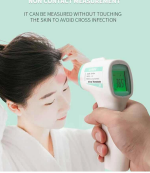

NO-CONTACT INFRARED THERMOMETER

15 MEASURE **LCD**

ACCURATE **ALARMING**

1 SECOND FAST MEASUREMENT
FASTER AND MORE ACCURATE WITHOUT WAITING

TWO COLOR BACKLIGHT
HIGH TEMPERATURE WARNING

LOW BACKLIGHT COLOR
TEMPERATURE WITHIN THE SET RANGE

HIGH BACKLIGHT COLOR
TEMPERATURE EXCEEDS SET RANGE

SPECIFICATION

SETUP INSTRUCTIONS

36.5 **38.5**

PRESS THE POWER/SET KEY TO OPEN THE DISPLAY AND SELECT THE RANGE.

36.5 **97.7**

PRESS THE POWER/SET KEY TO OPEN THE DISPLAY AND SELECT THE RANGE.

PRODUCT PHOTOGRAPH