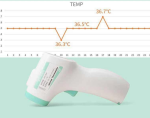

NO-CONTACT INFRARED THERMOMETER

15 MEASURE **LCD**

ACCURATE **ALARMING**

1 SECOND FAST MEASUREMENT
FASTER AND MORE ACCURATE WITHOUT WAITING

TWO COLOR BACKLIGHT
HIGH TEMPERATURE WARNING

LOW BACKLIGHT COLOR
TEMPERATURE WITHIN THE SET RANGE

HIGH BACKLIGHT COLOR
TEMPERATURE EXCEEDS SET RANGE