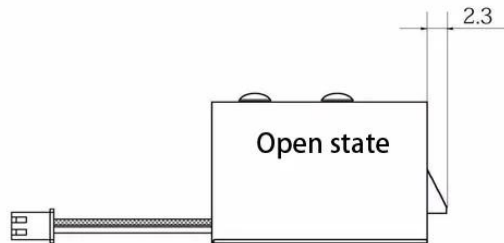

Wire length: ~110mm
Interface type: XH-2.0

Re: ACM Brand Door Electromagnetic Magnetic EM Lock				
				
Magnetic lock (60kg/100lbs) , Size: 80×38×25 mm (ACM-Y60)	180KG/300LBS indicator magnetic lock, LED , Size: 170×40×21 mm (ACM-Y180/Y350/Y500)	280KGS/600LBS LED/Timer Magnetic Lock, 5bolts Size: 250×47×25 mm (ACM-Y280)	560kg/1200lbs LED Dual Door Magnetic Lock ,Size: 500×47×25 mm (ACM-Y280D)	280kgs/600lbs & 180kg/300lbs Concealed magnetic lock (ACM-Y280N:224×40×25 mm /Y180N:184×30.5×22.5 mm)
RE: Eletric Strike , Eletric Deadbolt Lock , RIM Lock , Cabinet Lock				
				
Long type Electronic Strike LockSize: 250x25x31mm (ACM-Y132)	Electronic Strike Lock Size: 110x25x31mm (ACM-Y130)	Electronic Strike Lock Size: 149x28x31mm (ACM-Y131)	Model Item: ACM-Y138A / ACM-138B Lock Size: 149x39x34mm	Model Item: ACM-Y137S Feedback Singal Lock Size: 150x38x34mm
				
ACM-Y100-2pin Fal Safe Sturdiness Electronic lock Lock Size : 205x34x40 mm	Item: ACM-Y200 -2pin Timer-delay Lock , Power to unlock , 205×34×40 mm	Item: ACM-Y100S -2Pin Time -delay &NO/NC feedback signal Power to unlock. 205×34×40 mm	Item: ACM-Y200S -5Pin Time -delay &NO/NC/COM feedback signal, 205×34×40 mm	Item: ACM-Y300S -5Pin Time -delay &NO/NC/COM feedback signal, 235×35×42 mm
				
Model Item: ACM-YB032 Electric Display Cabinet Lock	Item: ACM-Y700A/ACM-Y700B Fall Safe Sturdiness Narrow Door lock NO/NC. 205x30x38mm	Model Item: ACM-Y138A/ ACM-138B Lock Size: 149x39x34mm	ACM-Y500U frameless glass doors and glass wall Lock Size : 148x43x39 mm	ACM-Y800 Electric Dropbolt with Key Lock Size: 268x30x38mm
				
Stainless steel electric control RIM lock,Size: 125x98x36mm (ACM-Y091)	CISA Electric RIM Lock, Size: 148×107×35 mm (ACM-Y035)	Yale Waterproof Eletric RIM Lock, Size:140×116×55 mm (ACM-Y045)	Hot Sale Electric RIM Lock, Size: 126×101×39 mm,Double cylinders with push button (ACM-Y042)	Yale Waterproof Eletric RIM Lock, Size:140x116x55 mm (ACM-Y047)