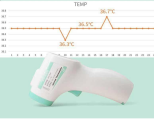

NO-CONTACT INFRARED THERMOMETER

15 MEASURE LCD

ACCURATE ALARMING

SPECIFICATION

PRODUCT PHOTOGRAPH