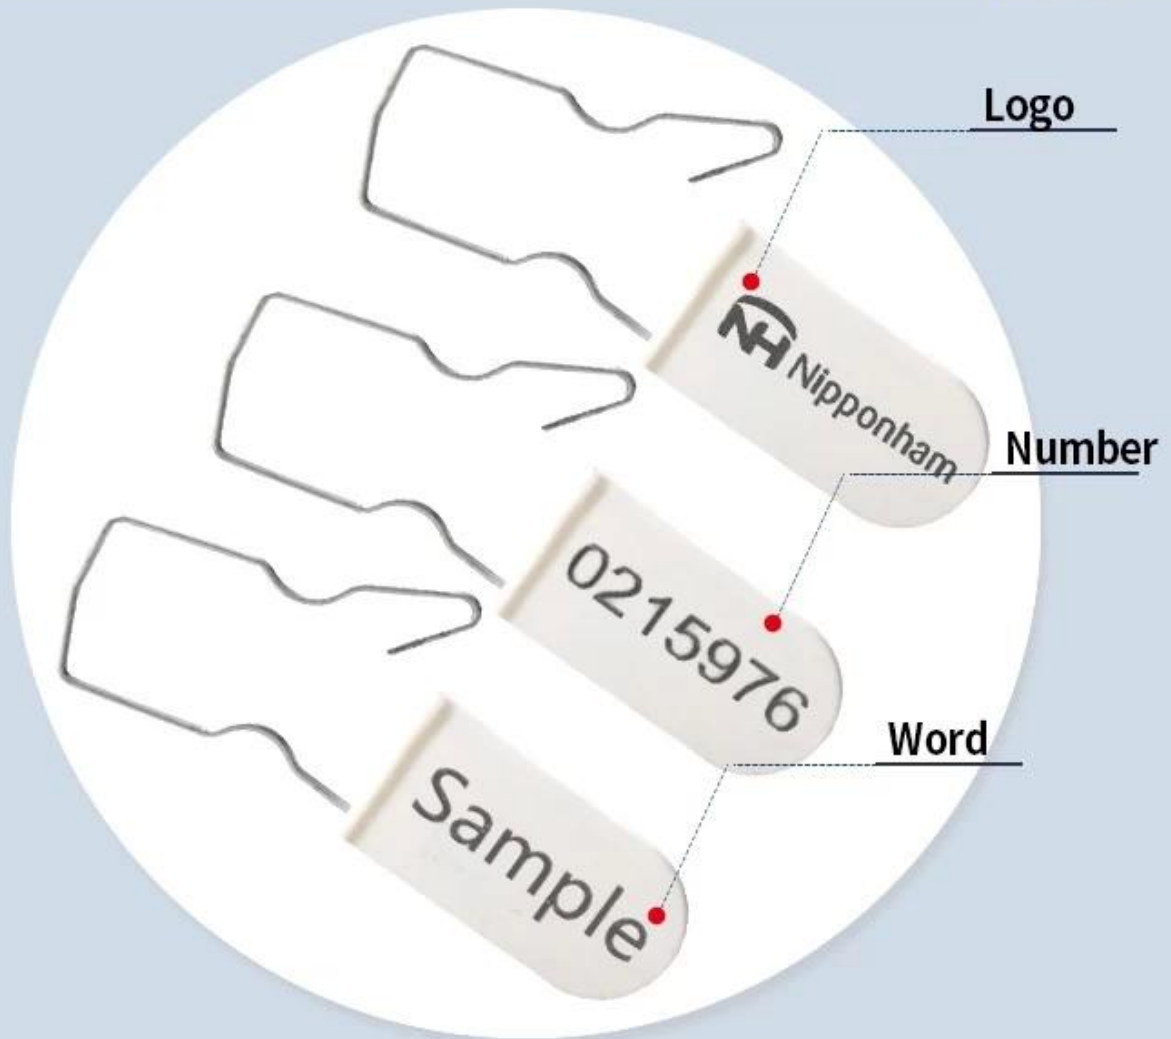

unit:mm

Product size and other content can be customized according to customer requirements

■ PRODUCTION PROCEDURE

○ Raw material

○ Injection molding

○ Steel slice installation

○ Laser Marking

○ Box packing

○ Carton packing

■ PRODUCTS DETAILS

Printing content can be customized according to customer requirements

■ APPLICATION

20+ YEARS EXPERIENCE OEM & ODM

ACCESS CONTROL SYSTEMS ONE STOP SOLUTION PROVIDER

Goldbridge is Top 10 China Manufacture On Alibaba, Specializes In Provide Kinds Of RFID/NFC Cards, FID Tags, RFID Card Reader, UHF Reader, Access Control System, Electromagnetic Locks, etc Since 1999