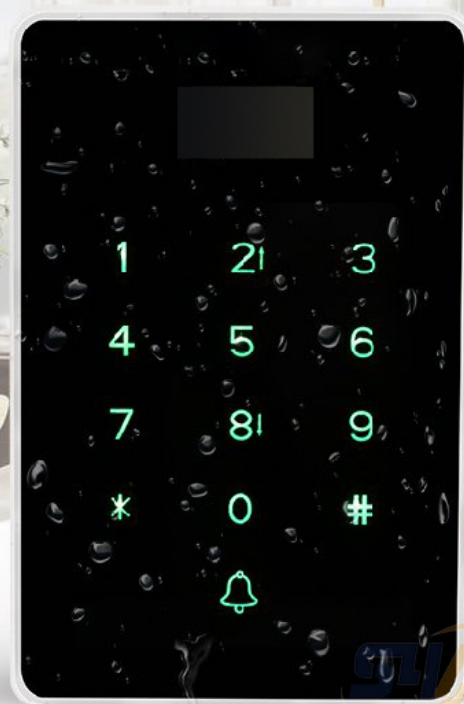

U disk transfer
data

Voice function

IC card

Full touch
button

1000 User

**Waterproof
IP65**