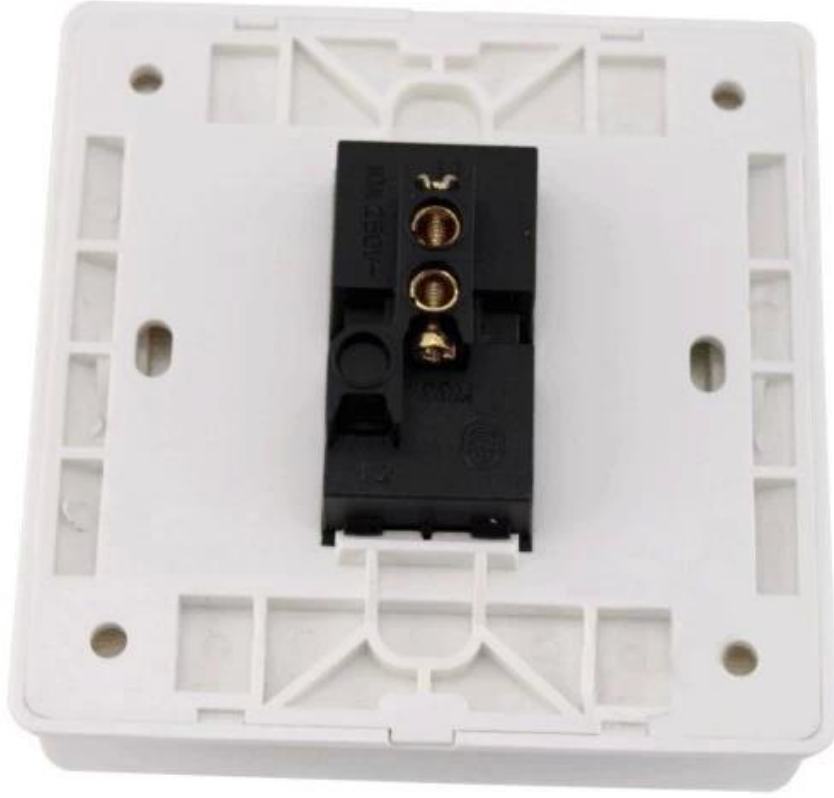

## Ürün Açıklama

|                    |                        |
|--------------------|------------------------|
| Dimensions         | 86Lx86Wx20H(mm)        |
| Standard Structure | Fireproof Material     |
| Current Rating     | 3A,36VDC Max           |
| Output Contact     | NC\COM                 |
| Mechanical Life    | 1000000 tested         |
| Suitable for Door  | Hollow Door            |
| Operating temp     | -10°C~55°C(14°F-131°F) |
| Panel Material     | Fireproof Material     |
| Weight             | 0.15kg                 |
| Standard Packing   | 200pcs                 |

### Wiring Diagram

**DOOR**

**EXIT**