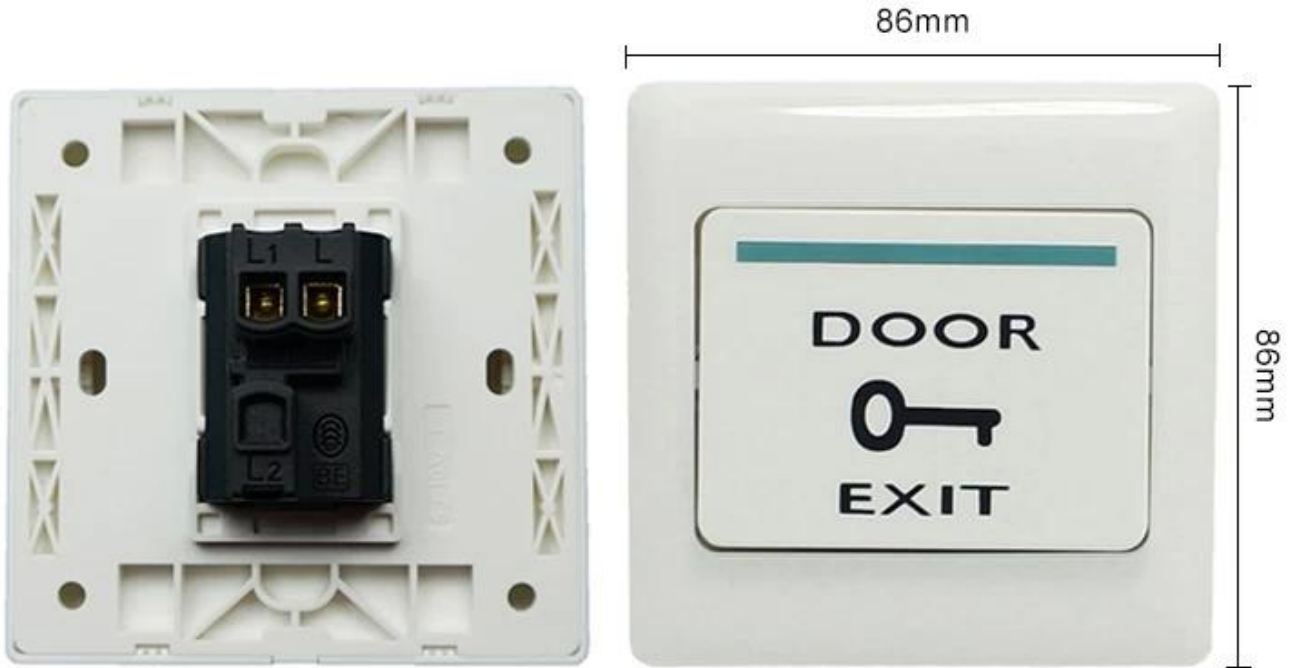

## Ürün Açıklama

|                    |                        |
|--------------------|------------------------|
| Dimensions         | 86Lx86Wx20H(mm)        |
| Standard Structure | Fireproof Material     |
| Current Rating     | 3A,36VDC Max           |
| Output Contact     | NC\COM                 |
| Mechanical Life    | 1000000 tested         |
| Suitable for Door  | Hollow Door            |
| Operating temp     | -10°C~55°C(14°F-131°F) |
| Panel Material     | Fireproof Material     |
| Weight             | 0.15kg                 |
| Standard Packing   | 200pcs                 |

### Wiring Diagram

**DOOR**

**EXIT**