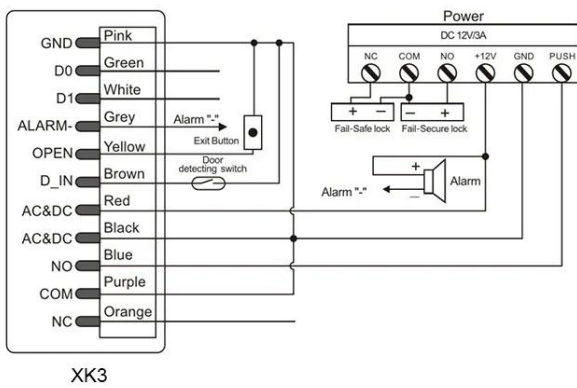

Convertible working
modes, more possibilities.

All key is metal, with hidden key frame

Wide Voltage Range:

12 ~ 28
VOLTS VOLTS

Common Power Supply

Access Control Power Supply

Work as Wiegand Reader

Controller