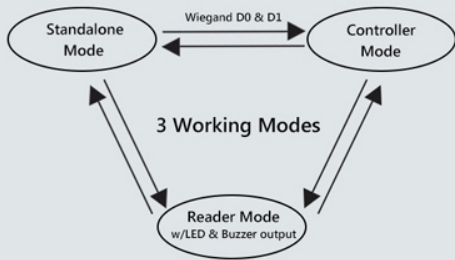

Various ways to open door
make easy and safe entrance

Pressing a button, door opens!

Convertible working
modes, more possibilities.

All key is metal, with hidden key frame