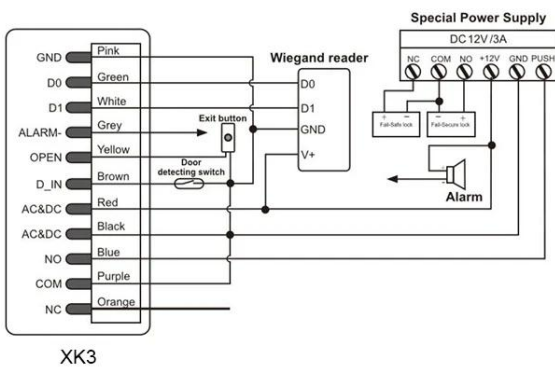

Convertible working
modes, more possibilities.

All key is metal, with hidden key frame

Wide Voltage Range:

12 ~ 28
VOLTS VOLTS

Common Power Supply

Access Control Power Supply

Work as Wiegand Reader

Controller