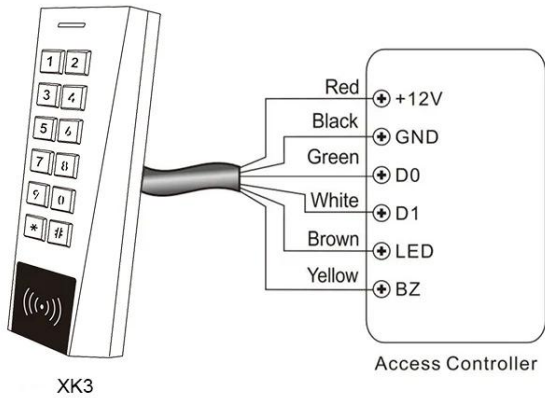

Convertible working
modes, more possibilities.

All key is metal, with hidden key frame

Wide Voltage Range:

12 ~ 28
VOLTS VOLTS

Common Power Supply

Access Control Power Supply

Work as Wiegand Reader

Controller