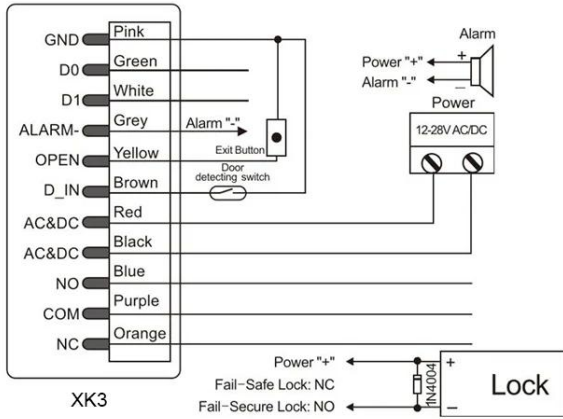

Convertible working
modes, more possibilities.

All key is metal, with hidden key frame

Wide Voltage Range:

12 ~ 28
VOLTS VOLTS

Common Power Supply

Access Control Power Supply

Work as Wiegand Reader

Controller