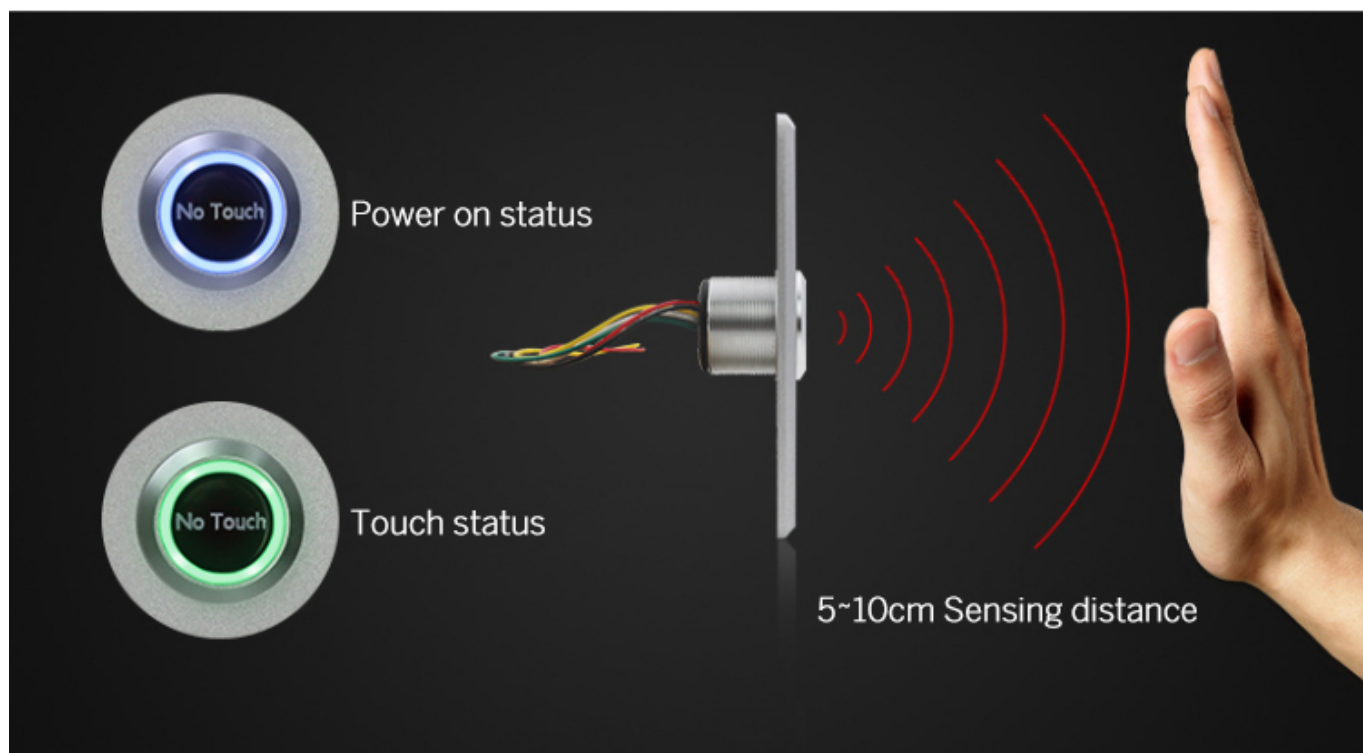

ACM-K846 10 5-10 3A 36VDC 86x86 0.14

ACM-K846

Model	ACM-K846
Power supply	DC12V
Power consumption	10 W
Response time	5-10 ms
Rated current	3A @ 36VDC
Terminal	NC, COM
Dimensions	86x86 mm
Weight	0.14 kg