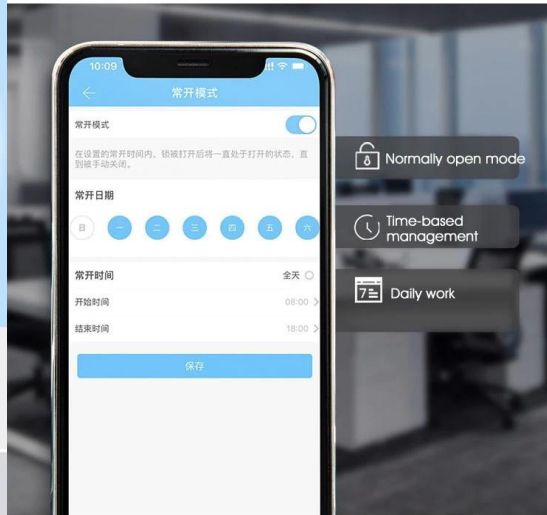

Normally open mode for easy access

Tongtong access control can be set to always open to facilitate entry and exit

Normally open mode

Time-based management

Daily work