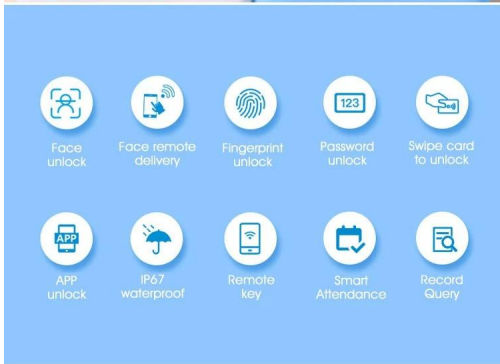

TTLOCK Facial Access Control Machine

Core technologies converge

Designed for different demand scenarios for better management

TTlock Gateway Edition

TTlock version

Standard configuration

✓ Face recognition unlocking	✓ Face recognition unlocking
✓ Remotely deliver facial recognition to users	✓ Remotely deliver facial recognition to users
✓ Mobile phone Bluetooth unlocking function	✓ Mobile phone Bluetooth unlocking function
✓ TTlock APP	✓ TTlock APP
✓ Support WeChat applet	✓ Support WeChat applet
✓ Support computer management	✓ Support computer management
✓ Send password remotely to open the door	✓ Send password remotely to open the door
✓ Remotely authorize APP users	✓ Remotely authorize APP users
✓ Local storage of unlocking records	✓ Local storage of unlocking records
✓ Unlocking records are updated in real time on the cloud	✗ Unlocking records are updated in real time on the cloud
✓ Open the door remotely	✗ Open the door remotely
✓ Remotely delete the password in the lock	✗ Remotely delete the password in the lock
✓ Remotely delete keycard users	✗ Remotely delete keycard users