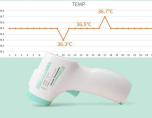

NO-CONTACT INFRARED THERMOMETER