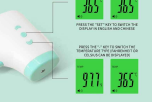

SETUP INSTRUCTIONS