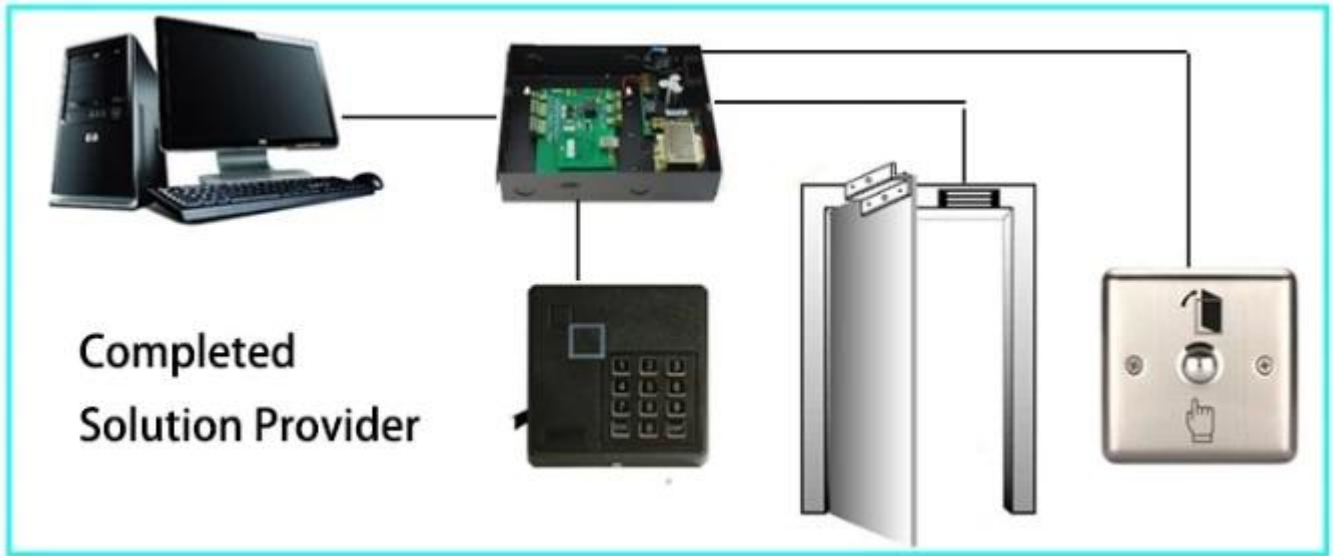

RFID 2D Barcode Solution

RFID 2D Barcode

RFID 2D Barcode Solution is a comprehensive solution for supply chain management. It provides real-time tracking and visibility of goods throughout the supply chain. The solution is designed to be scalable and flexible, allowing businesses to integrate it with their existing systems. The solution is also highly secure, ensuring that data is protected and accurate. The solution is available in various configurations to meet the needs of different businesses. The solution is also highly reliable, ensuring that data is always available and accurate. The solution is also highly cost-effective, providing a significant return on investment. The solution is also highly user-friendly, making it easy to use and manage. The solution is also highly customizable, allowing businesses to tailor it to their specific needs. The solution is also highly secure, ensuring that data is protected and accurate. The solution is also highly reliable, ensuring that data is always available and accurate. The solution is also highly cost-effective, providing a significant return on investment. The solution is also highly user-friendly, making it easy to use and manage. The solution is also highly customizable, allowing businesses to tailor it to their specific needs.