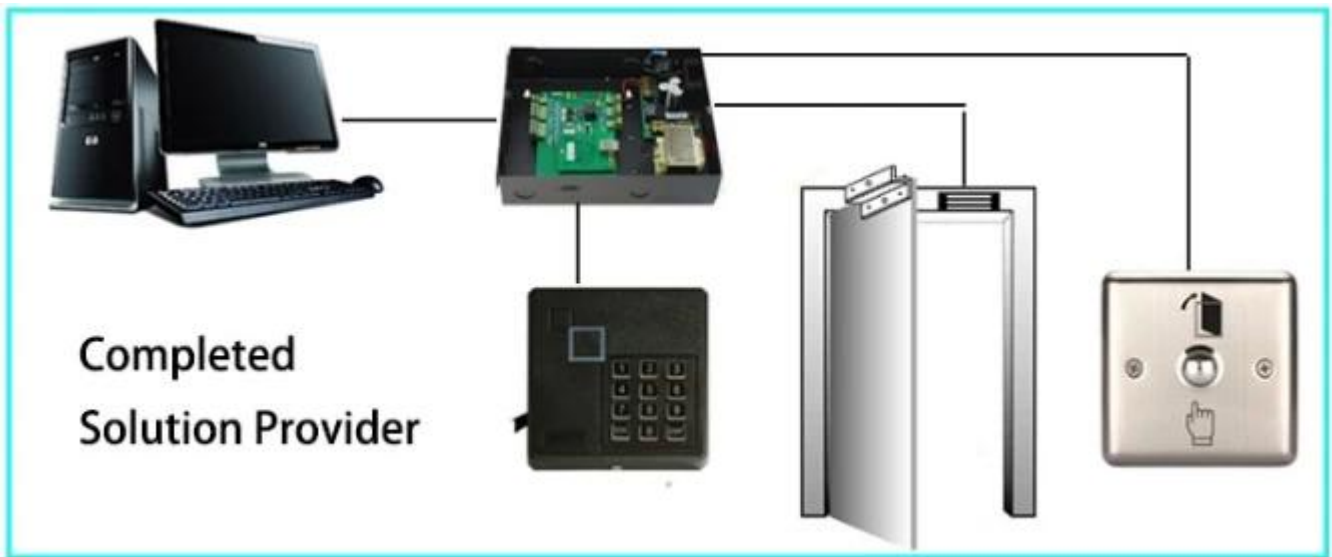

RFID 2D Barcode Solution

RFID 2D Barcode

RFID 2D Barcode Solution is a comprehensive solution for supply chain management. It provides real-time tracking and visibility of goods throughout the supply chain. The solution is designed to be scalable and flexible, allowing businesses to integrate it with their existing systems. It supports various Incoterms including EXW, FOB, FCA, CIF, and CFR. The solution is also designed to be secure and reliable, ensuring that data is accurate and up-to-date. It is a cost-effective solution that can help businesses reduce risk and improve efficiency.

RFID 2D Barcode

RFID 2D Barcode Solution is a comprehensive solution for supply chain management. It provides real-time tracking and visibility of goods throughout the supply chain. The solution is designed to be scalable and flexible, allowing businesses to integrate it with their existing systems. It supports various Incoterms including EXW, FOB, FCA, CIF, and CFR. The solution is also designed to be secure and reliable, ensuring that data is accurate and up-to-date. It is a cost-effective solution that can help businesses reduce risk and improve efficiency.