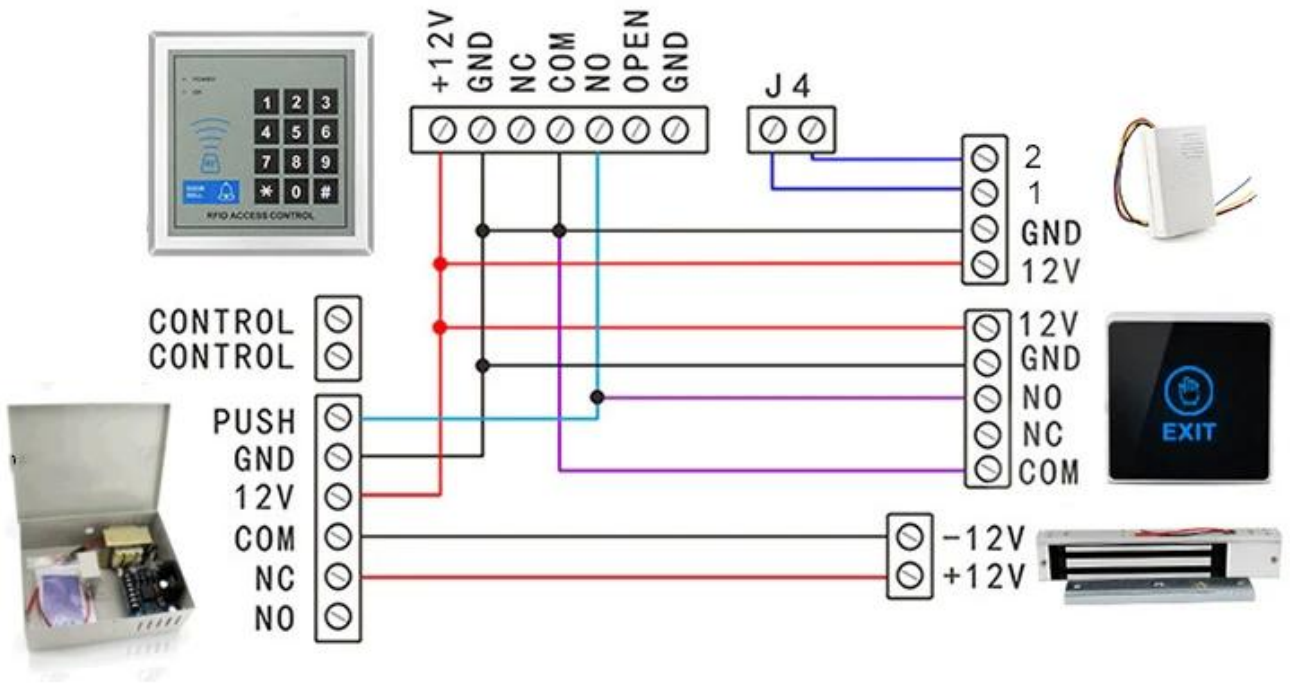

استشعار الأشعة تحت الحمراء التحكم في الوصول إلى زر الضغط

Dimensions(mm)

## RFID Access Control System

RFID Access Control System is a secure and convenient way to manage access to a building or facility. It uses Radio Frequency Identification (RFID) technology to identify and authorize individuals. The system typically consists of an RFID reader, a central control unit, and RFID tags (keycards or fobs). The reader communicates with the tags to verify their identity and grant access to the designated area. This system offers enhanced security, as tags are difficult to replicate, and provides a user-friendly experience for authorized personnel. Additionally, it can be integrated with other security systems and provides detailed access logs for monitoring and auditing.