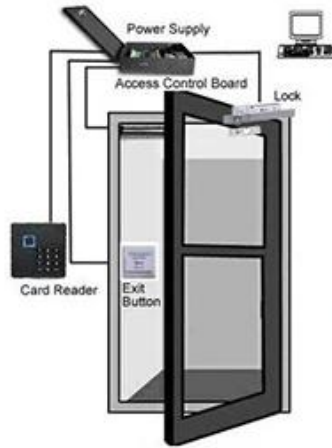

### مواصفات:

- > Metallic housing, anti-damage
- > Digital keyboard touches the backlight
- > Controllers and readers Multifunctionality access,
- > WG interface: WG26 Input / output
- > Capacity: Card / Code 2000

## Complete Door Access Control Solution Provider

**RFID Card**

**RFID Key fob**

**RFID Wristband**

**RFID Reader**

**Long Distance  
UHF Reader**

**Access Control  
Reader**