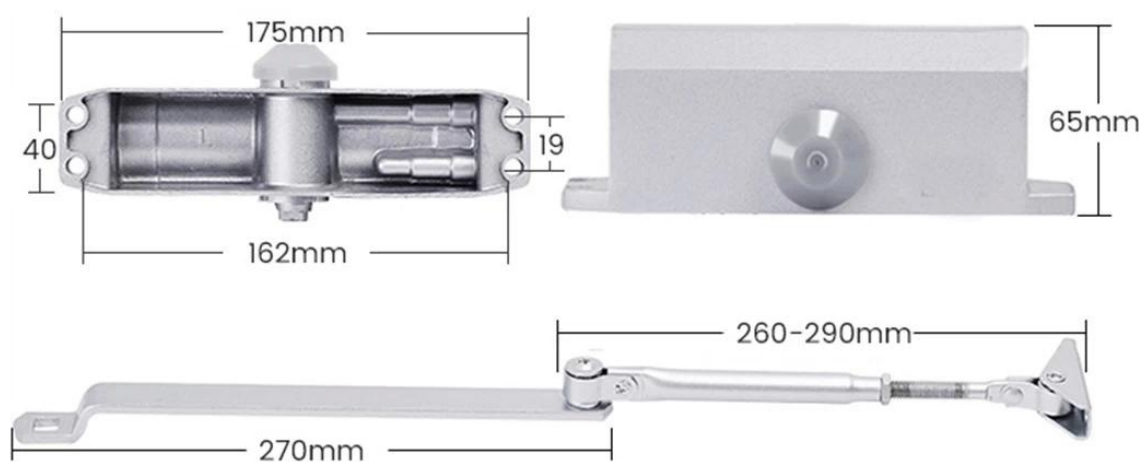

► DL-60 Door Weight: 50-65kg