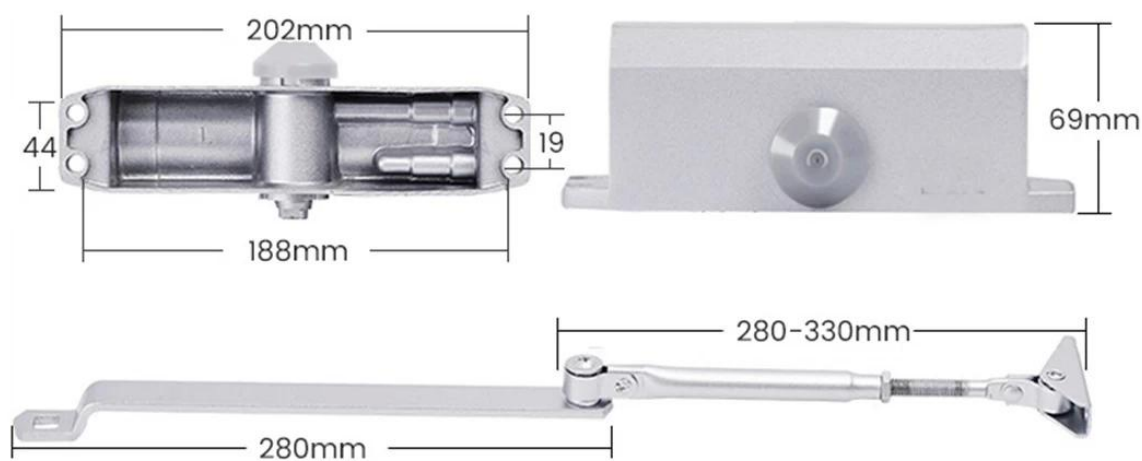

► DL-80 Door Weight: 65-85kg