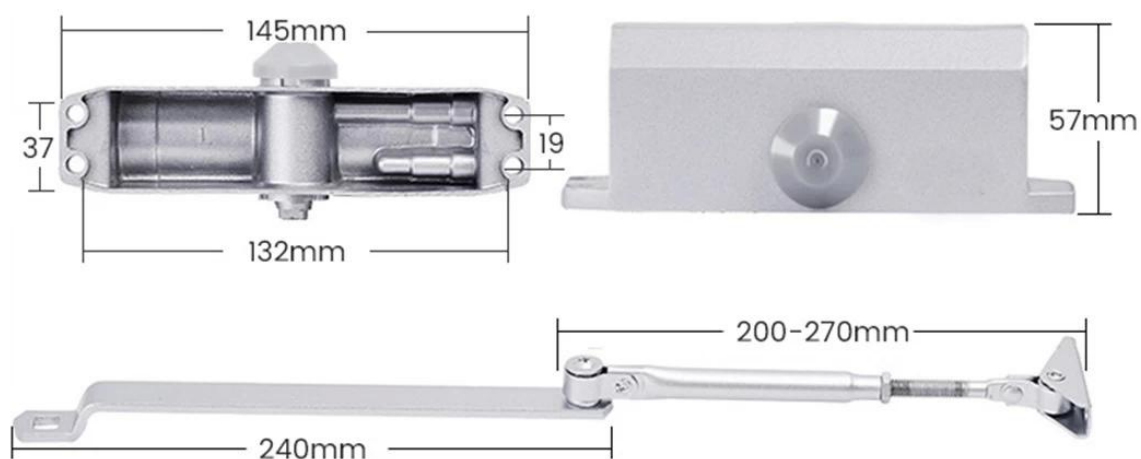

► DL-45 Door Weight: 20-45kg