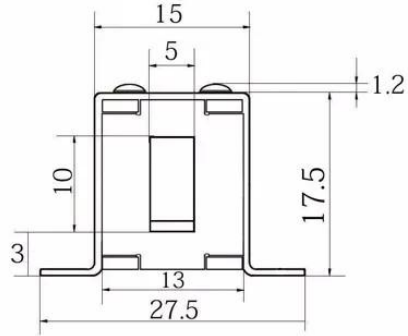

Wire length: ~110mm  
Interface type: XH-2.0

Re: ACM Brand Door Electromagnetic Magnetic EM Lock				
				
Magnetic lock (60kg/100lbs) , Size: 80×38×25 mm (ACM-Y60)	180KG/300LBS indicator magnetic lock, LED , Size: 170×40×21 mm (ACM-Y180/Y350/Y500)	280KGS/600LBS LED/Timer Magnetic Lock, 5bolts Size: 250×47×25 mm (ACM-Y280)	560kg/1200lbs LED Dual Door Magnetic Lock ,Size: 500×47×25 mm (ACM-Y280D)	280kgs/600lbs & 180kg/300lbs Concealed magnetic lock (ACM-Y280N:224×40×25 mm /Y180N:184×30.5×22.5 mm)
RE: Electric Strike , Electric Deadbolt Lock , RIM Lock , Cabinet Lock				
				
Long type Electronic Strike Lock Size: 250x25x31mm (ACM-Y132)	Electronic Strike Lock Size: 110x25x31mm (ACM-Y130)	Electronic Strike Lock Size: 149x28x31mm (ACM-Y131)	Model Item: ACM-Y138A / ACM-138B Lock Size: 149x39x34mm	Model Item: ACM-Y137S Feedback Singal Lock Size: 150x38x34mm
				
ACM-Y100-2pin Fall Safe Sturdiness Electronic lock Lock Size : 205x34x40 mm	Item: ACM-Y200 -2pin Timer-delay Lock , Power to unlock , 205×34×40 mm	Item: ACM-Y100S -2Pin Time-delay &NO/NC feedback signal Power to unlock. 205×34×40 mm	Item: ACM-Y200S -5Pin Time-delay &NO/NC/COM feedback signal, 205×34×40 mm	Item: ACM-Y300S -5Pin Time-delay &NO/NC/COM feedback signal, 235×35×42 mm
				
Model Item: ACM-YB032 Electric Display Cabinet Lock	Item: ACM-Y700A/ACM-Y700B Fall Safe Sturdiness Narrow Door lock NO/NC. 205x30x38mm	Model Item: ACM-Y138A/ ACM-138B Lock Size: 149x39x34mm	ACM-Y500U frameless glass doors and glass wall Lock Size : 148x43x39 mm	ACM-Y800 Electric Dropbolt with Key Lock Size: 268x30x38mm
				
Stainless steel electric control RIM lock,Size: 125x98x36mm (ACM-Y091)	CISA Electric RIM Lock, Size: 148×107×35 mm (ACM-Y035)	Yale Waterproof Electric RIM Lock, Size:140×116×55 mm (ACM-Y045)	Hot Sale Electric RIM Lock, Size: 126×101×39 mm,Double cylinders with push button (ACM-Y042)	Yale Waterproof Electric RIM Lock, Size:140x116x55 mm (ACM-Y047)