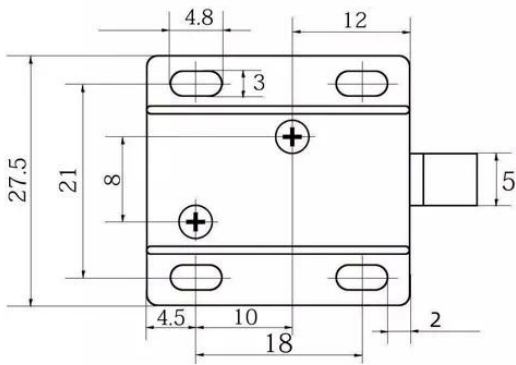

Wire length: ~110mm  
Interface type: XH-2.0

Re: ACM Brand Door Electromagnetic Magnetic EM Lock				
				
Magnetic lock (60kg/100lbs) , Size: 80×38×25 mm (ACM-Y60)	180KG/300LBS indicator magnetic lock, LED , Size: 170×40×21 mm (ACM-Y180/Y350/Y500)	280KGS/600LBS LED/Timer Magnetic Lock, 5bolts Size: 250×47×25 mm (ACM-Y280)	560kg/1200lbs LED Dual Door Magnetic Lock ,Size: 500×47×25 mm (ACM-Y280D)	280kgs/600lbs & 180kg/300lbs Concealed magnetic lock (ACM-Y280N:224×40×25 mm /Y180N:184×30.5×22.5 mm)
RE: Electric Strike , Electric Deadbolt Lock , RIM Lock , Cabinet Lock				
				
Long type Electronic Strike Lock Size: 250x25x31mm (ACM-Y132)	Electronic Strike Lock Size: 110x25x31mm (ACM-Y130)	Electronic Strike Lock Size: 149x28x31mm (ACM-Y131)	Model Item: ACM-Y138A / ACM-138B Lock Size: 149x39x34mm	Model Item: ACM-Y137S Feedback Singal Lock Size: 150x38x34mm
				
ACM-Y100-2pin Fall Safe Sturdiness Electronic lock Lock Size : 205x34x40 mm	Item: ACM-Y200 -2pin Timer-delay Lock , Power to unlock , 205×34×40 mm	Item: ACM-Y100S -2Pin Time-delay &NO/NC feedback signal Power to unlock. 205×34×40 mm	Item: ACM-Y200S -5Pin Time-delay &NO/NC/COM feedback signal, 205×34×40 mm	Item: ACM-Y300S -5Pin Time-delay &NO/NC/COM feedback signal, 235×35×42 mm
				
Model Item: ACM-YB032 Electric Display Cabinet Lock	Item: ACM-Y700A/ACM-Y700B Fall Safe Sturdiness Narrow Door lock NO/NC. 205x30x38mm	Model Item: ACM-Y138A/ ACM-138B Lock Size: 149x39x34mm	ACM-Y500U frameless glass doors and glass wall Lock Size : 148x43x39 mm	ACM-Y800 Electric Dropbolt with Key Lock Size: 268x30x38mm
				
Stainless steel electric control RIM lock,Size: 125x98x36mm (ACM-Y091)	CISA Electric RIM Lock, Size: 148×107×35 mm (ACM-Y035)	Yale Waterproof Electric RIM Lock, Size:140×116×55 mm (ACM-Y045)	Hot Sale Electric RIM Lock, Size: 126×101×39 mm,Double cylinders with push button (ACM-Y042)	Yale Waterproof Electric RIM Lock, Size:140x116x55 mm (ACM-Y047)