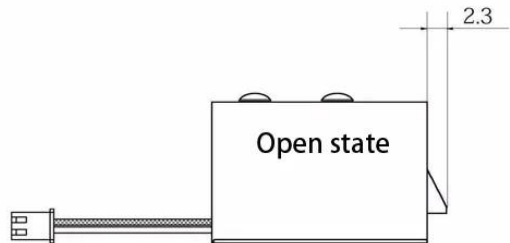

Wire length: ~110mm  
Interface type: XH-2.0

Re: ACM Brand Door Electromagnetic Magnetic EM Lock				
				
Magnetic lock (60kg/100lbs) , Size: 80×38×25 mm (ACM-Y60)	180KG/300LBS indicator magnetic lock, LED , Size: 170×40×21 mm (ACM-Y180/Y350/Y500)	280KGS/600LBS LED/Timer Magnetic Lock, 5bolts Size: 250×47×25 mm (ACM-Y280)	560kg/1200lbs LED Dual Door Magnetic Lock ,Size: 500×47×25 mm (ACM-Y280D)	280kgs/600lbs & 180kg/300lbs Concealed magnetic lock (ACM-Y280N:224×40×25 mm /Y180N:184×30.5×22.5 mm)
RE: Electric Strike , Electric Deadbolt Lock , RIM Lock , Cabinet Lock				
				
Long type Electronic Strike Lock Size: 250x25x31mm (ACM-Y132)	Electronic Strike Lock Size: 110x25x31mm (ACM-Y130)	Electronic Strike Lock Size: 149x28x31mm (ACM-Y131)	Model Item: ACM-Y138A / ACM-138B Lock Size: 149x39x34mm	Model Item: ACM-Y137S Feedback Singal Lock Size: 150x38x34mm
				
ACM-Y100-2pin Fall Safe Sturdiness Electronic lock Lock Size : 205x34x40 mm	Item: ACM-Y200 -2pin Timer-delay Lock , Power to unlock , 205×34×40 mm	Item: ACM-Y100S -2Pin Time-delay &NO/NC feedback signal Power to unlock. 205×34×40 mm	Item: ACM-Y200S -5Pin Time-delay &NO/NC/COM feedback signal, 205×34×40 mm	Item: ACM-Y300S -5Pin Time-delay &NO/NC/COM feedback signal, 235×35×42 mm
				
Model Item: ACM-YB032 Electric Display Cabinet Lock	Item: ACM-Y700A/ACM-Y700B Fall Safe Sturdiness Narrow Door lock NO/NC. 205x30x38mm	Model Item: ACM-Y138A/ ACM-138B Lock Size: 149x39x34mm	ACM-Y500U frameless glass doors and glass wall Lock Size : 148x43x39 mm	ACM-Y800 Electric Dropbolt with Key Lock Size: 268x30x38mm
				
Stainless steel electric control RIM lock,Size: 125x98x36mm (ACM-Y091)	CISA Electric RIM Lock, Size: 148×107×35 mm (ACM-Y035)	Yale Waterproof Electric RIM Lock, Size:140×116×55 mm (ACM-Y045)	Hot Sale Electric RIM Lock, Size: 126×101×39 mm,Double cylinders with push button (ACM-Y042)	Yale Waterproof Electric RIM Lock, Size:140x116x55 mm (ACM-Y047)