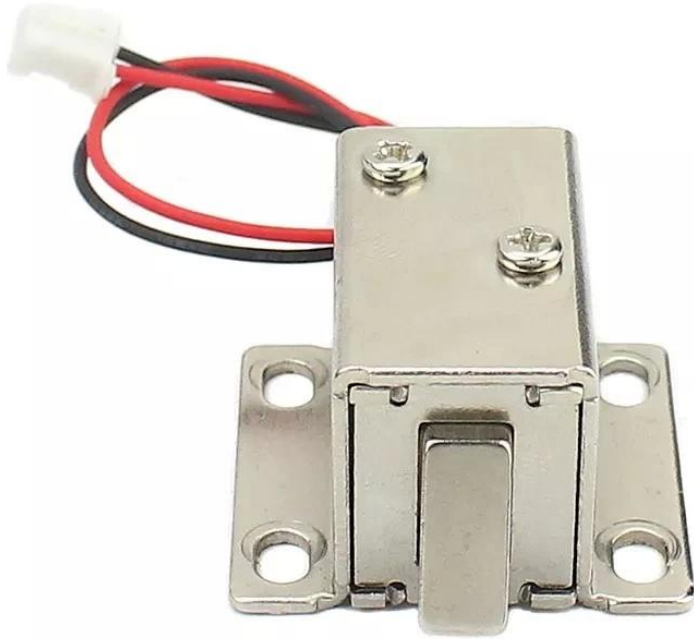

Wire length: ~110mm  
Interface type: XH-2.0

Re: ACM Brand Door Electromagnetic Magnetic EM Lock				
				
Magnetic lock (60kg/100lbs) , Size: 80×38×25 mm (ACM-Y60)	180KG/300LBS indicator magnetic lock, LED , Size: 170×40×21 mm (ACM-Y180/Y350/Y500)	280KGS/600LBS LED/Timer Magnetic Lock, 5bolts Size: 250×47×25 mm (ACM-Y280)	560kg/1200lbs LED Dual Door Magnetic Lock ,Size: 500×47×25 mm (ACM-Y280D)	280kgs/600lbs & 180kg/300lbs Concealed magnetic lock (ACM-Y280N:224×40×25 mm /Y180N:184×30.5×22.5 mm)
RE: Electric Strike , Electric Deadbolt Lock , RIM Lock , Cabinet Lock				
				
Long type Electronic Strike Lock Size: 250x25x31mm (ACM-Y132)	Electronic Strike Lock Size: 110x25x31mm (ACM-Y130)	Electronic Strike Lock Size: 149x28x31mm (ACM-Y131)	Model Item: ACM-Y138A / ACM-138B Lock Size: 149x39x34mm	Model Item: ACM-Y137S Feedback Singal Lock Size: 150x38x34mm
				
ACM-Y100-2pin Fall Safe Sturdiness Electronic lock Lock Size : 205x34x40 mm	Item: ACM-Y200 -2pin Timer-delay Lock , Power to unlock , 205×34×40 mm	Item: ACM-Y100S -2Pin Time-delay &NO/NC feedback signal Power to unlock. 205×34×40 mm	Item: ACM-Y200S -5Pin Time-delay &NO/NC/COM feedback signal, 205×34×40 mm	Item: ACM-Y300S -5Pin Time-delay &NO/NC/COM feedback signal, 235×35×42 mm
				
Model Item: ACM-YB032 Electric Display Cabinet Lock	Item: ACM-Y700A/ACM-Y700B Fall Safe Sturdiness Narrow Door lock NO/NC. 205x30x38mm	Model Item: ACM-Y138A/ ACM-138B Lock Size: 149x39x34mm	ACM-Y500U frameless glass doors and glass wall Lock Size : 148x43x39 mm	ACM-Y800 Electric Dropbolt with Key Lock Size: 268x30x38mm
				
Stainless steel electric control RIM lock,Size: 125x98x36mm (ACM-Y091)	CISA Electric RIM Lock, Size: 148×107×35 mm (ACM-Y035)	Yale Waterproof Electric RIM Lock, Size:140×116×55 mm (ACM-Y045)	Hot Sale Electric RIM Lock, Size: 126×101×39 mm,Double cylinders with push button (ACM-Y042)	Yale Waterproof Electric RIM Lock, Size:140x116x55 mm (ACM-Y047)