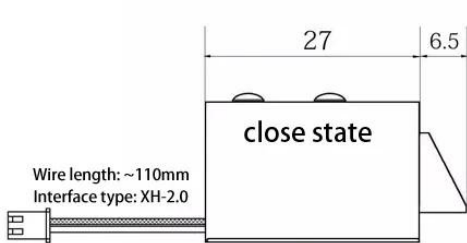

Wire length: ~110mm  
Interface type: XH-2.0

Re: ACM Brand Door Electromagnetic Magnetic EM Lock				
				
Magnetic lock (60kg/100lbs) , Size: 80×38×25 mm (ACM-Y60)	180KG/300LBS indicator magnetic lock, LED , Size: 170×40×21 mm (ACM-Y180/Y350/Y500)	280KGS/600LBS LED/Timer Magnetic Lock, 5bolts Size: 250×47×25 mm (ACM-Y280)	560kg/1200lbs LED Dual Door Magnetic Lock ,Size: 500×47×25 mm (ACM-Y280D)	280kgs/600lbs & 180kg/300lbs Concealed magnetic lock (ACM-Y280N:224×40×25 mm /Y180N:184×30.5×22.5 mm)
RE: Electric Strike , Electric Deadbolt Lock , RIM Lock , Cabinet Lock				
				
Long type Electronic Strike Lock Size: 250x25x31mm (ACM-Y132)	Electronic Strike Lock Size: 110x25x31mm (ACM-Y130)	Electronic Strike Lock Size: 149x28x31mm (ACM-Y131)	Model Item: ACM-Y138A / ACM-138B Lock Size: 149x39x34mm	Model Item: ACM-Y137S Feedback Singal Lock Size: 150x38x34mm
				
ACM-Y100-2pin Fall Safe Sturdiness Electronic lock Lock Size : 205x34x40 mm	Item: ACM-Y200 -2pin Timer-delay Lock , Power to unlock , 205×34×40 mm	Item: ACM-Y100S -2Pin Time-delay &NO/NC feedback signal Power to unlock. 205×34×40 mm	Item: ACM-Y200S -5Pin Time-delay &NO/NC/COM feedback signal, 205×34×40 mm	Item: ACM-Y300S -5Pin Time-delay &NO/NC/COM feedback signal, 235×35×42 mm
				
Model Item: ACM-YB032 Electric Display Cabinet Lock	Item: ACM-Y700A/ACM-Y700B Fall Safe Sturdiness Narrow Door lock NO/NC. 205x30x38mm	Model Item: ACM-Y138A/ ACM-138B Lock Size: 149x39x34mm	ACM-Y500U frameless glass doors and glass wall Lock Size : 148x43x39 mm	ACM-Y800 Electric Dropbolt with Key Lock Size: 268x30x38mm
				
Stainless steel electric control RIM lock,Size: 125x98x36mm (ACM-Y091)	CISA Electric RIM Lock, Size: 148×107×35 mm (ACM-Y035)	Yale Waterproof Electric RIM Lock, Size:140×116×55 mm (ACM-Y045)	Hot Sale Electric RIM Lock, Size: 126×101×39 mm,Double cylinders with push button (ACM-Y042)	Yale Waterproof Electric RIM Lock, Size:140x116x55 mm (ACM-Y047)