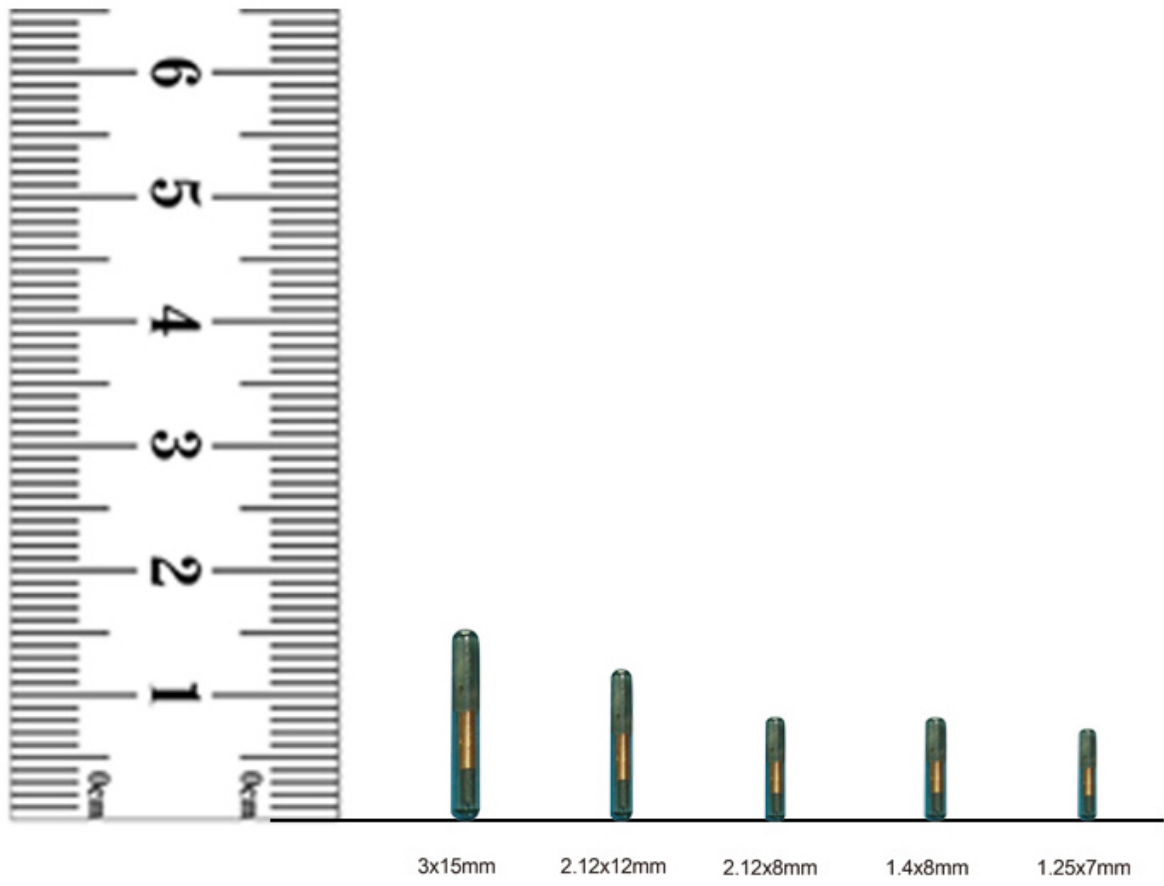

3-20cm

ISO14443A

2*12mm*3*15mm*1.4*8mm*1.25x7mm

CUSTOM SERVICE

1

Multi Packages Choice

2

Multi Size Choice

RFID Microchip	Length of Needle	Outer Diameter
2.12*12mm	48mm (t0.2mm)	2.56mm
1.4*8mm	48mm (t0.2mm)	1.90mm
1.25*7mm	48mm (t0.2mm)	1.90mm

* We support the OED, send enquiries for more information

□□□□

□□□□