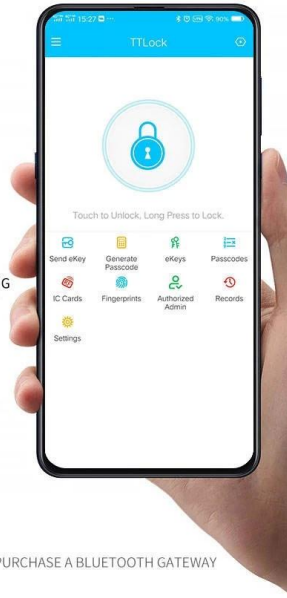

- FINGERPRINT ONLY K2F²
- 100** STORE 100 FINGERPRINTS
- ≈1.5s** QUICK UNLOCK

APP MANAGEMENT

THE INTELLIGENT LOCK CAN BE MANAGED AT ANY TIME THROUGH TTLOCK APP

TEMPORARY PASSWORD

TIME EFFECTIVE PASSWORD AUTOMATIC EXPIRATION

PASSWORD UNLOCK

Touch the panel to wake up the door lock the password can prevent peeping, and the input is more convenient

023487

VIRTUAL PASSWORD

678950

CORRECT PASSWORD

157039

VIRTUAL PASSWORD

USER MANAGEMENT

ADD, DELETE USERS
CHANGE PERMISSION

USER PASSWORD MANAGEMENT

PASSWORD AGING SETTING
DELETE USER PASSWORD

DOOR LOCK RECORD

TT LOCK APP
EASY TO VIEW

*THE REMOTE FUNCTION NEEDS TO PURCHASE A BLUETOOTH GATEWAY

HIGH FREQUENCY 13.56 HZ INDUCTION CARD

SUITABLE FOR PEOPLE WITHOUT FINGERPRINTS

SUITABLE FOR CHILDREN

SUITABLE FOR THE ELDERLY

*The card shall be subject to the physical object. *1000 cards capacity. If it is lost, please cancel the card authority.