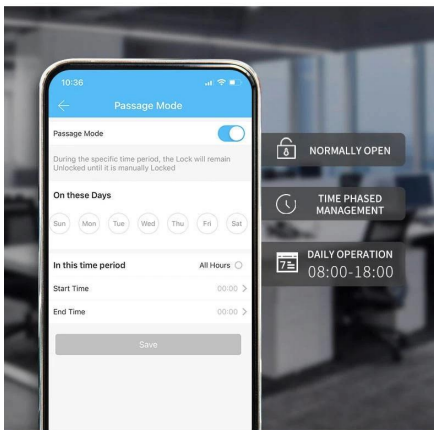

The ekey can be used permanently

VOICE REMINDER

Live voice reminder

NORMALLY OPEN MODE

It can be set to be normally open for easy access

DOORBELL FUNCTION

IP67 PROTECTION

K5F **K5**