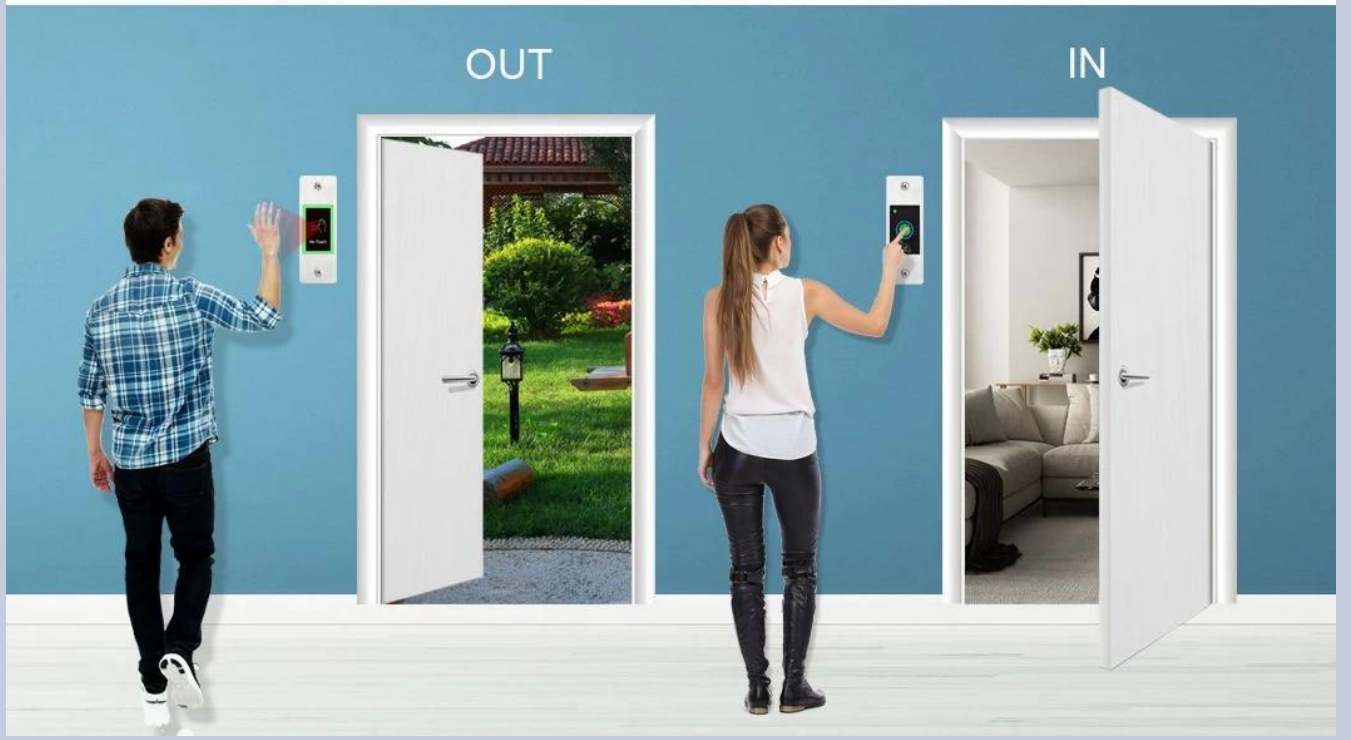

Economic Flush-Mounted Series Access Control