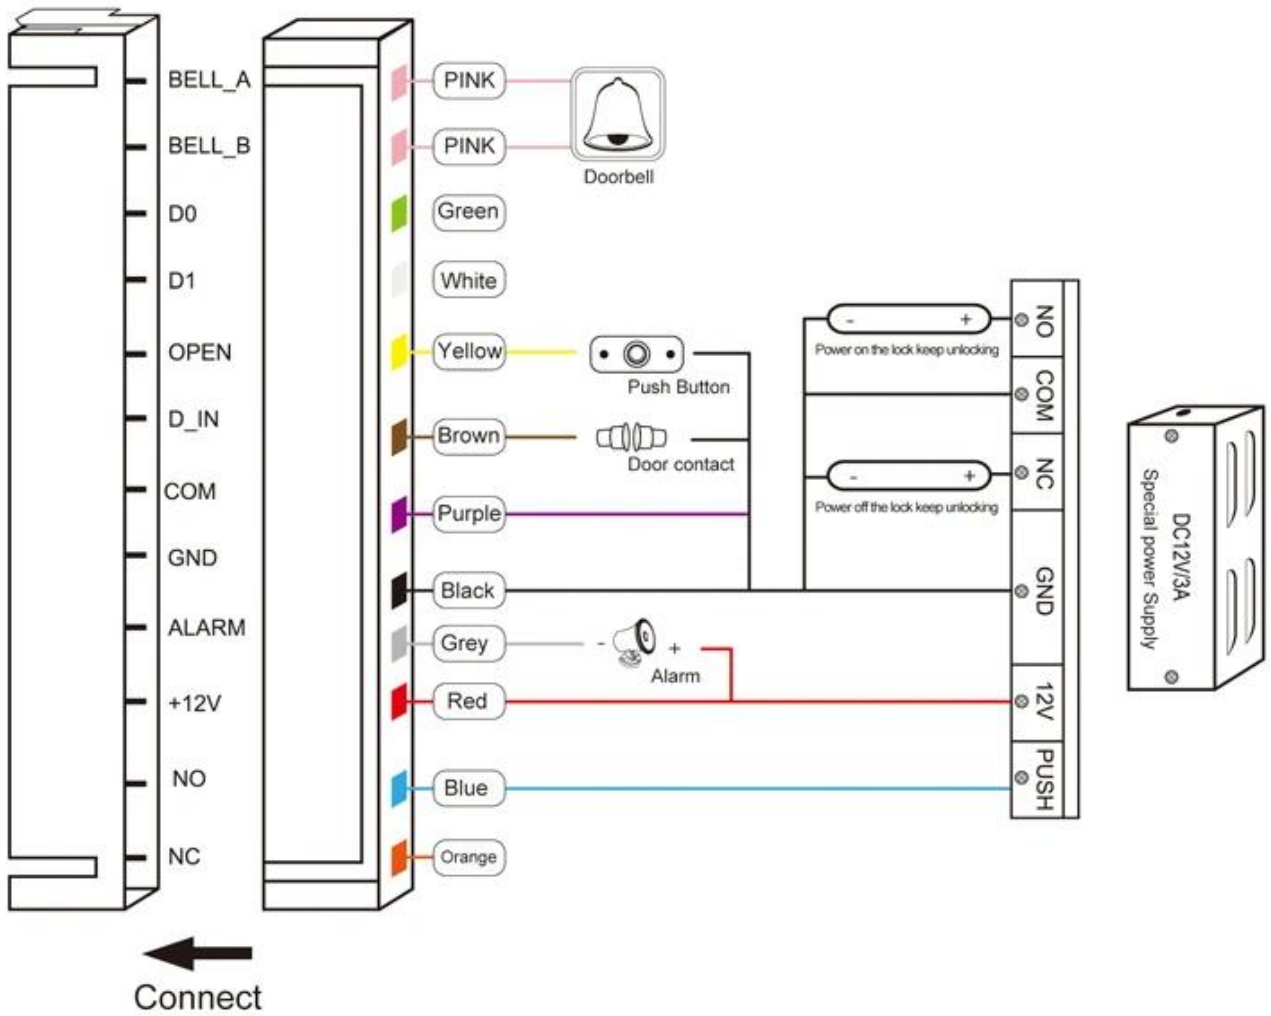

1  
1  
9  
x  
7  
3  
x  
2  
3  
m  
□

Reading Range: 2~5cm

Card type: EM  
User Capacity: 2000

Wiegand 26: Output & Input

Common power supply diagram

# Special power supply diagram