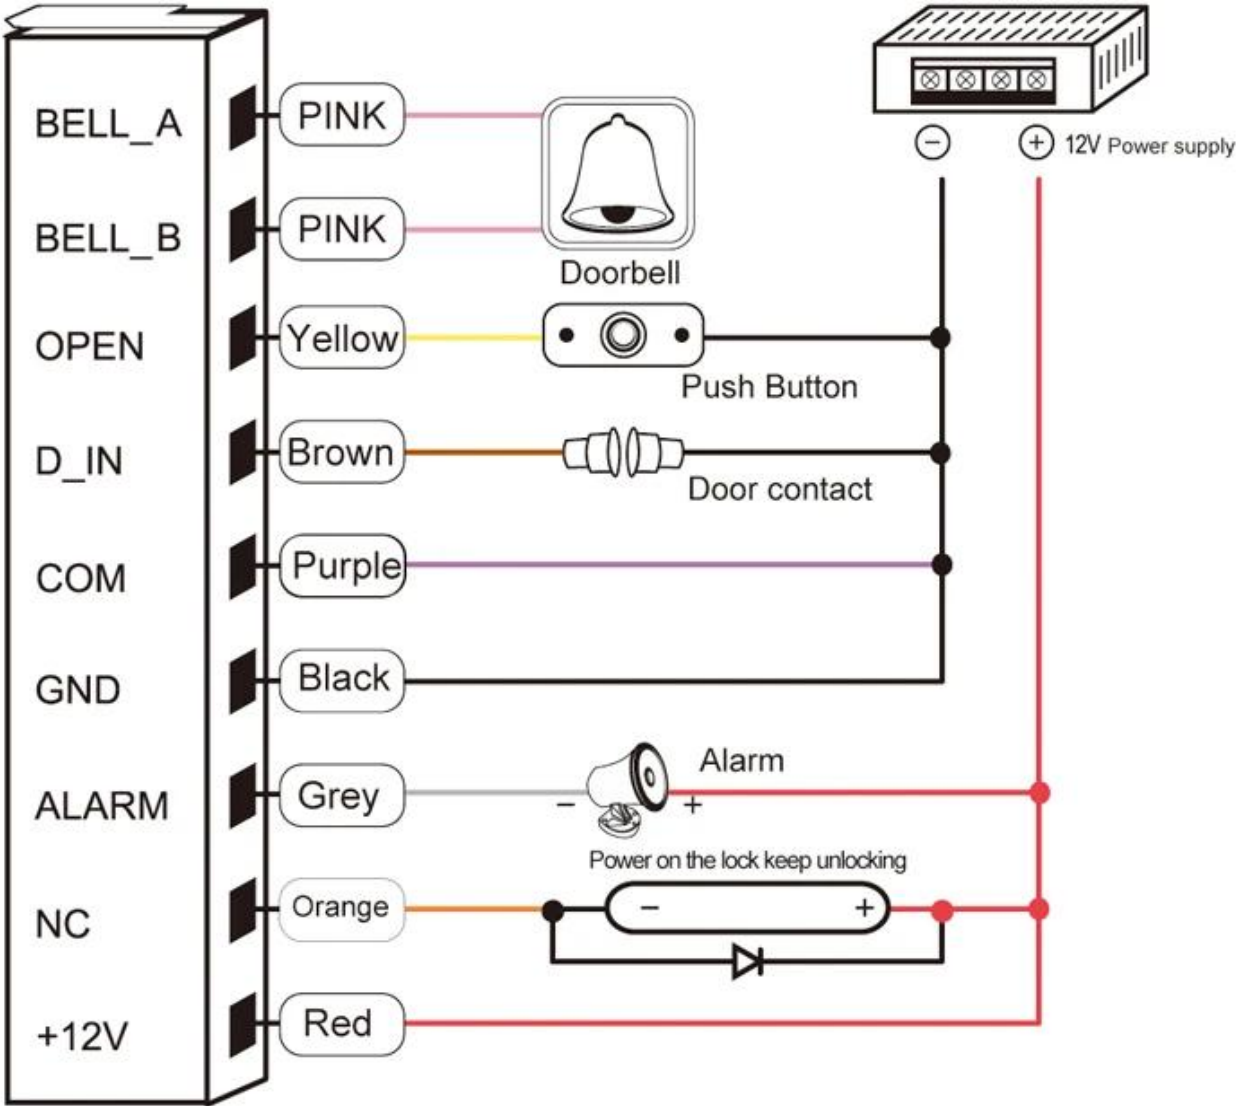

1  
1  
9  
x  
7  
3  
x  
2  
3  
m  
□

Reading Range: 2~5cm

Card type: EM  
User Capacity: 2000

Wiegand 26: Output & Input

Common power supply diagram

# Special power supply diagram