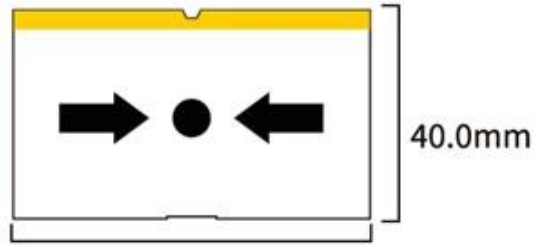

Dimensions(mm)

72.0mm