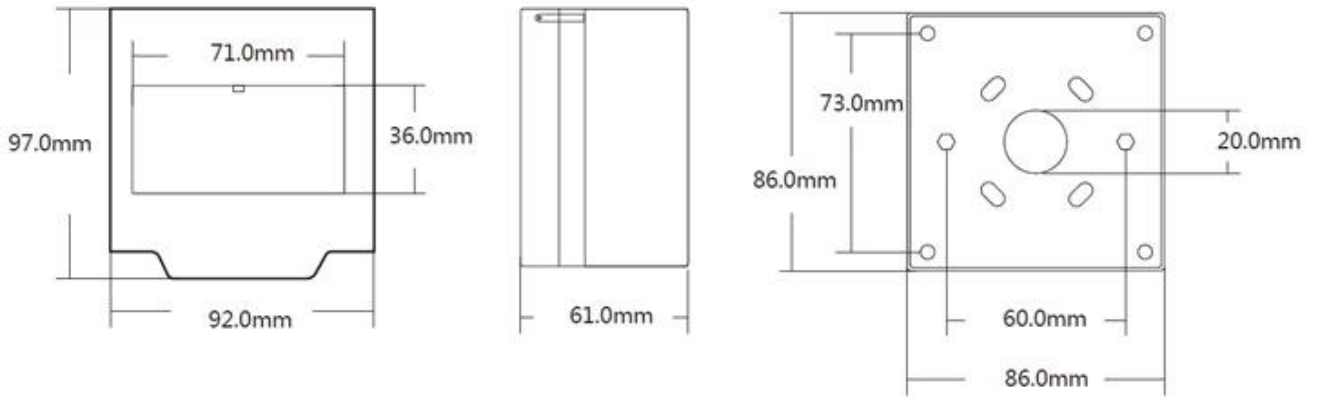

Dimensions(mm)

72.0mm