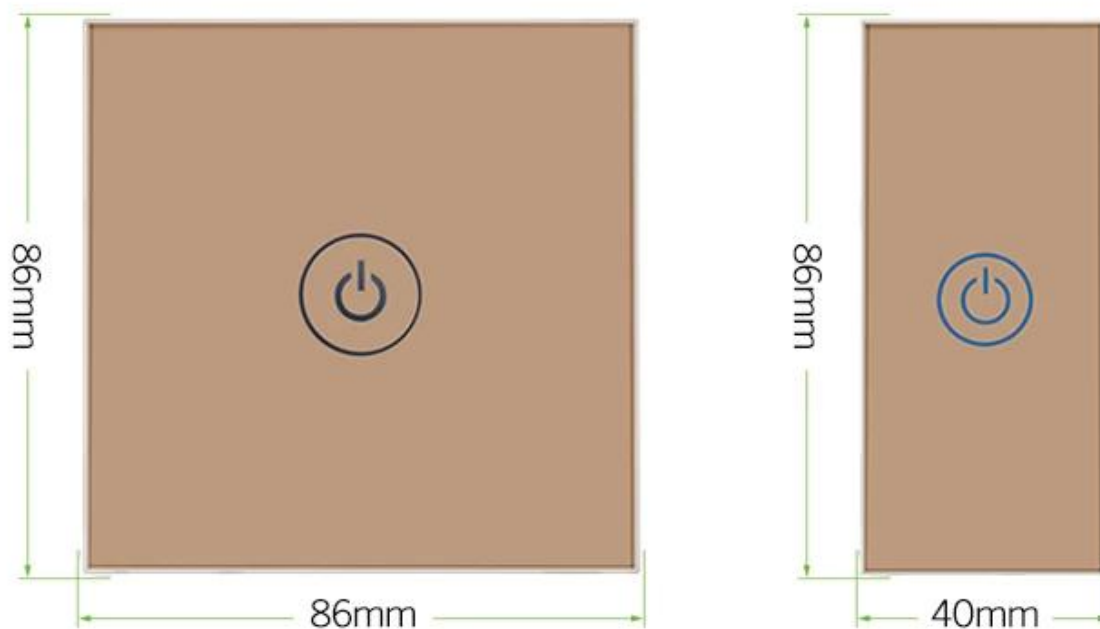

Description

This product is a capacitive touch sensitive door access switch, with automatic environment temperature and humidity Adaptability, not affected by weather change sensitivity and stability. Output when touching Normally open or normally closed switch signal, indicator light display: green in standby, touch The light is red.

Dimensions(mm)

Common power supply diagram:

Special power supply diagram:

Realese

K2B 86 * 86mm

Realese

K9A 115 * 40mm

K5B 86 * 86mm