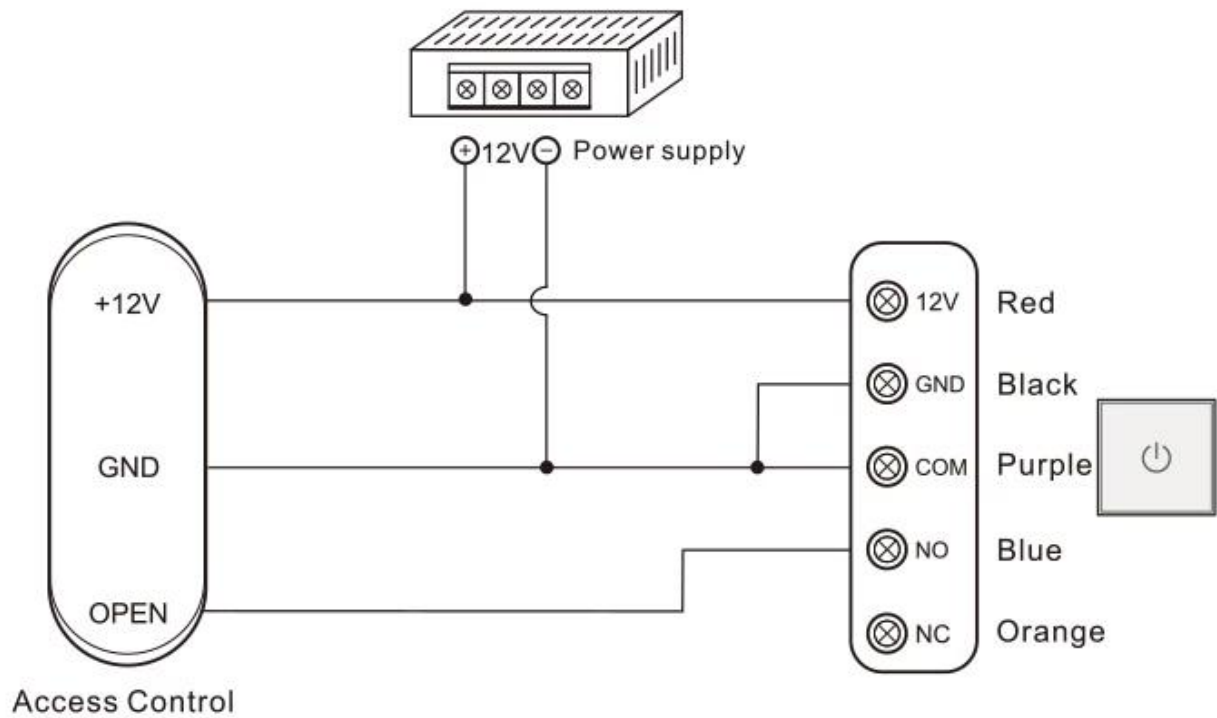

Description

This product is a capacitive touch sensitive door access switch, with automatic environment temperature and humidity Adaptability, not affected by weather change sensitivity and stability. Output when touching Normally open or normally closed switch signal, indicator light display: green in standby, touch The light is red.

Dimensions(mm)

Common power supply diagram:

Special power supply diagram:

Realese

K2B 86 * 86mm

Realese

K9A 115 * 40mm

K5B 86 * 86mm