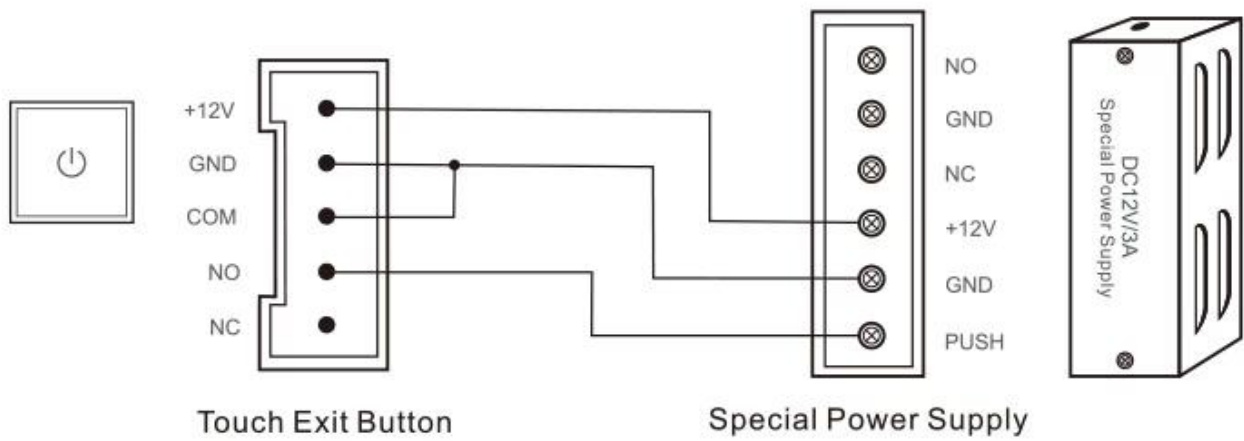

Description

This product is a capacitive touch sensitive door access switch, with automatic environment temperature and humidity Adaptability, not affected by weather change sensitivity and stability. Output when touching Normally open or normally closed switch signal, indicator light display: green in standby, touch The light is red.

Dimensions(mm)

Common power supply diagram:

Special power supply diagram:

Realese

K2B 86 * 86mm

Realese

K9A 115 * 40mm

K5B 86 * 86mm