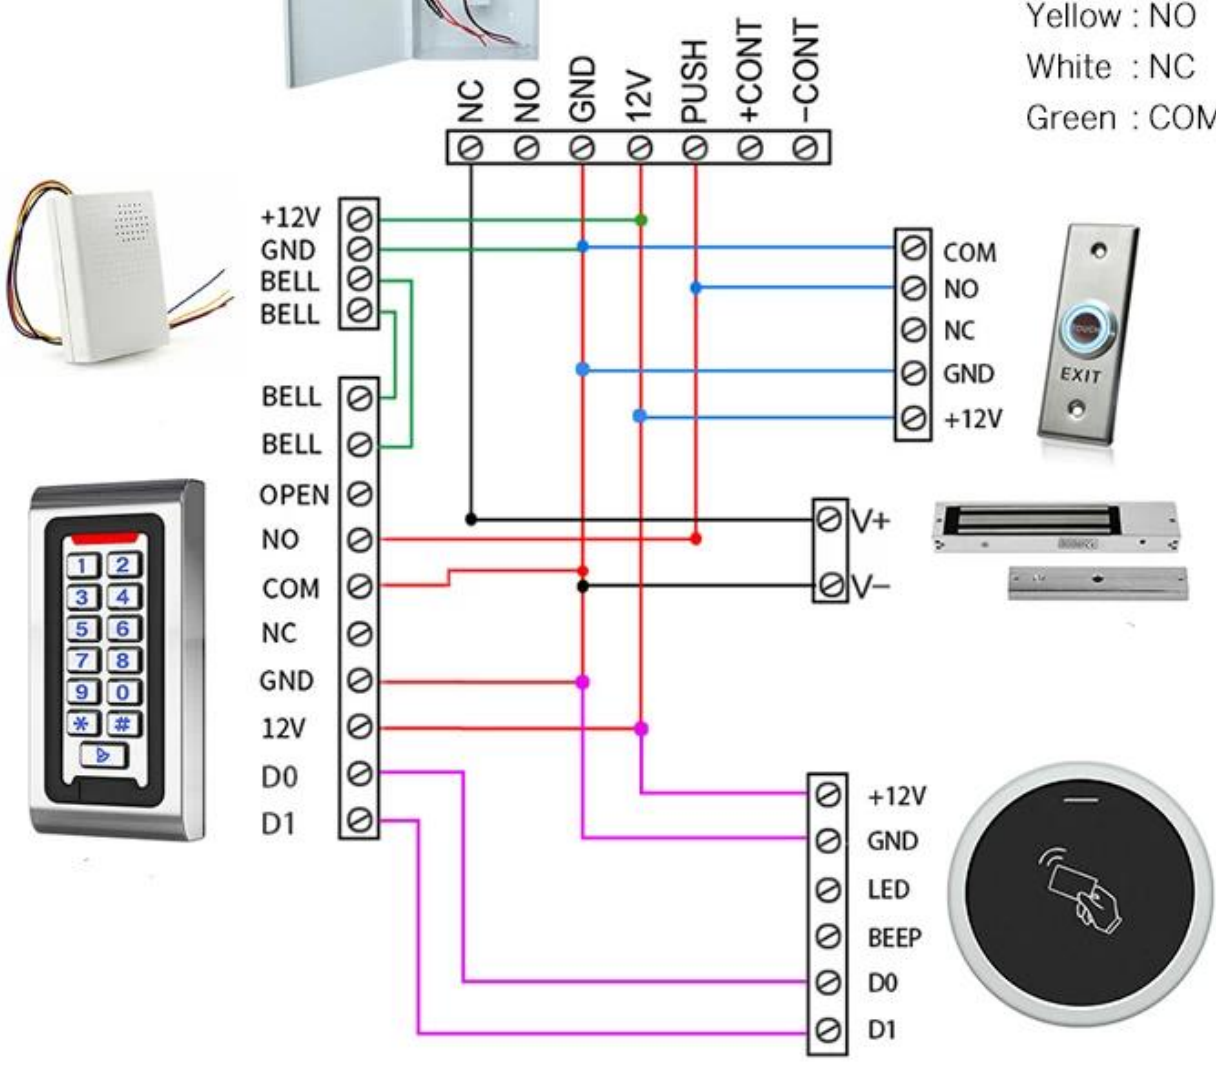

□□□□□□□□

□□□ACM-K843

□□	□□
□□	□□12V
□□	10□□
□□□□	5-10□□
□□□□	□□3A□36VDC
□□□	□□NC□COM
□□	115 x 40□□
□□	0.14□□

Red : +12V DC
 Black : GND
 Yellow : NO
 White : NC
 Green : COM

K2B 86 * 86mm

Relese

K9A 115 * 40mm

K5B 86 * 86mm

1. 304 stainless steel NO K4B 86 * 86mm
 2. Kirsite K14B 86 * 86mm
 3. K815B 86 * 86mm

OUR SERVICES

1. 24 hours service
2. Worldwide shipping service
3. OEM / ODM service
4. fashin brand service
5. Quality control
1. 100% quality control
2. 100% quality control
3. 2-3 days delivery
6. 15 days delivery 7*30
7. T / T Western Union Paypal
8. DHL FEDEX TNT UPS EMS SEA AIR shipping service