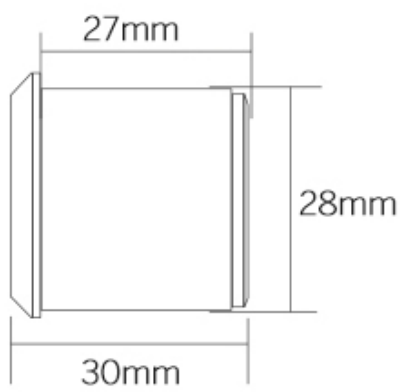

□□□□□□□□

□□□ACM-K843

□□	□□
□□	□□12V
□□	10□□
□□□□	5-10□□
□□□□	□□3A□36VDC
□□□	□□NC□COM
□□	115 x 40□□
□□	0.14□□

Red : +12V DC
 Black : GND
 Yellow : NO
 White : NC
 Green : COM

K2B 86 * 86mm

Relese

K9A 115 * 40mm

K5B 86 * 86mm

1. 304 stainless steel NO K4B 86 * 86mm
 2. Kirsite K14B 86 * 86mm
 3. K815B 86 * 86mm

OUR SERVICES

1. 24 hours service
2. Worldwide shipping service
3. OEM / ODM service
4. fashin brand service
5. Quality control
1. 100% quality control
2. 100% quality control
3. 2-3 days delivery
6. 15 days delivery 7*30
7. T / T Western Union Paypal
8. DHL FEDEX TNT UPS EMS SEA AIR shipping service