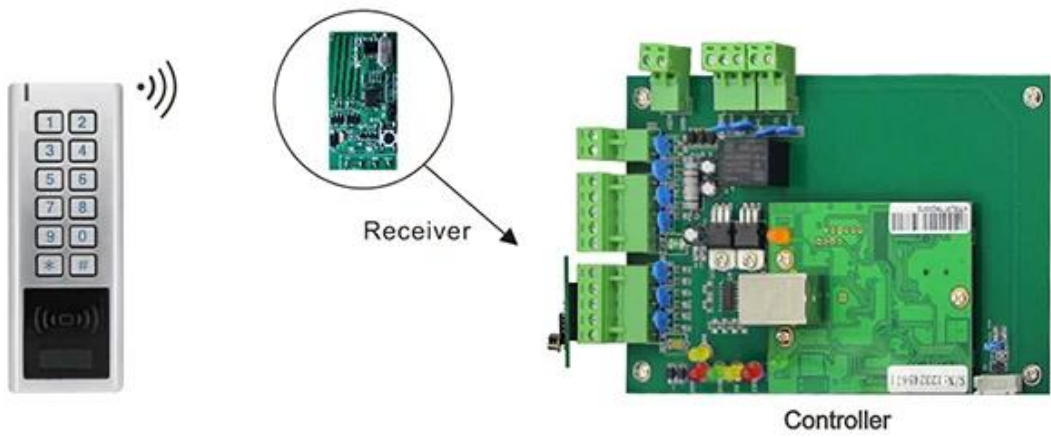

Battery powered, no  
need wires any more!

Waterproof, IP65

Metal, anti-vandal

**Fast installation within 2 minutes**

Standard terminal connect with all of controller by wires

Special terminals for optional

**HIKVISION**

**5VA**

**ZKT200**

Can pair 16pcs max