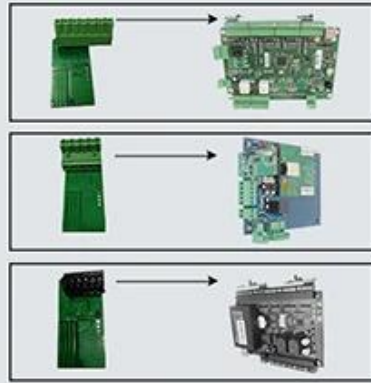

Battery powered, no  
need wires any more!

Waterproof, IP65

Metal, anti-vandal

**Fast installation within 2 minutes**

Standard terminal connect with all of controller by wires

Special terminals for optional

**HIKVISION**

**5VA**

**ZKT200**

Can pair 16pcs max