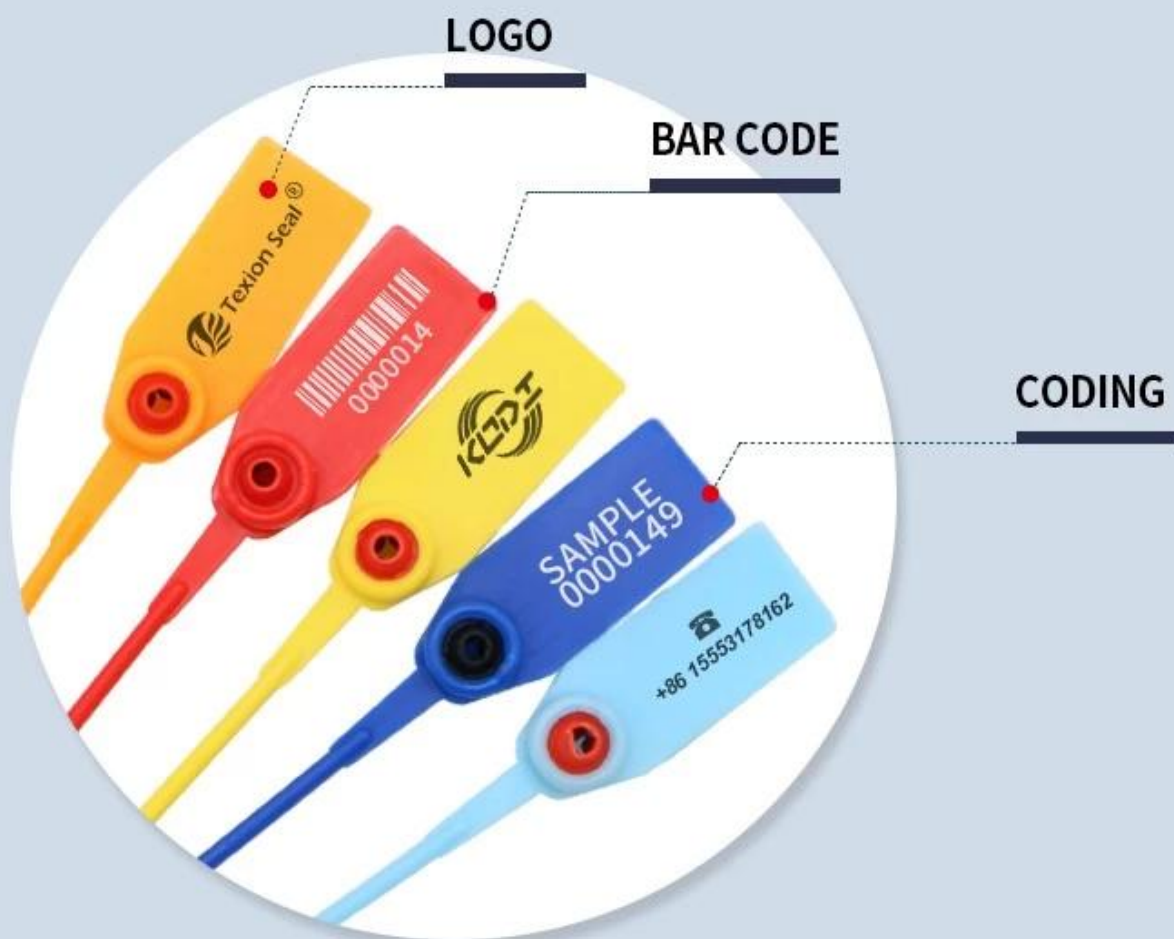

Many colors are available

■ PRODUCT APPLICATION

■ PRODUCTS DETAILS

Customized according to customer requirements

20+ YEARS EXPERIENCE OEM & ODM

ACCESS CONTROL SYSTEMS ONE STOP SOLUTION PROVIDER

Goldbridge is Top 10 China Manufacture On Alibaba, Specializes In Provide Kinds Of RFID/NFC Cards, FID Tags, RFID Card Reader, UHF Reader, Access Control System, Electromagnetic Locks, etc Since 1999

Customized Services

Quality Assurance

Fast Delivery

Best After-Sales Service

OUR FACTORY

- **Access Control and RFID Reader Production Line:**
- Monthly production quantity is up to 50,000pcs , We are Provides OEM&ODM services including product research and development, LOGO printing, customized.etc

- **RFID & NFC Cards & Tags Production Line :**
- RFID Tag, Wristband, Keyfob: 11,000,000pcs (monthly output)
- Four Production Lines For Smart Card, PVC Card, Prelam Sheet: 20,000,000pcs (monthly output)
- Goldbridge Provides OEM&ODM services for LOGO printing, development, customized.

APPLICATION

Bus, supermarket,school, government, hospital, factory

CERTIFICATE

PRODUCT CATEGORY

RFID / NFC SMART CARD

Be customized according to you need

Fit for systems of transport, E-payment, Access Control, Event, Loyalty, ect.