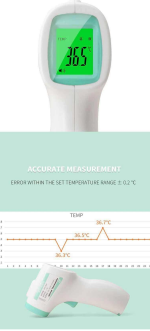

**NO-CONTACT
INFRARED THERMOMETER**

SPECIFICATION