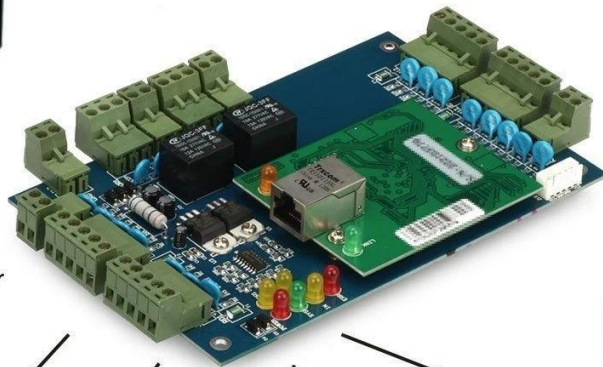

TCP/IP Door Controller