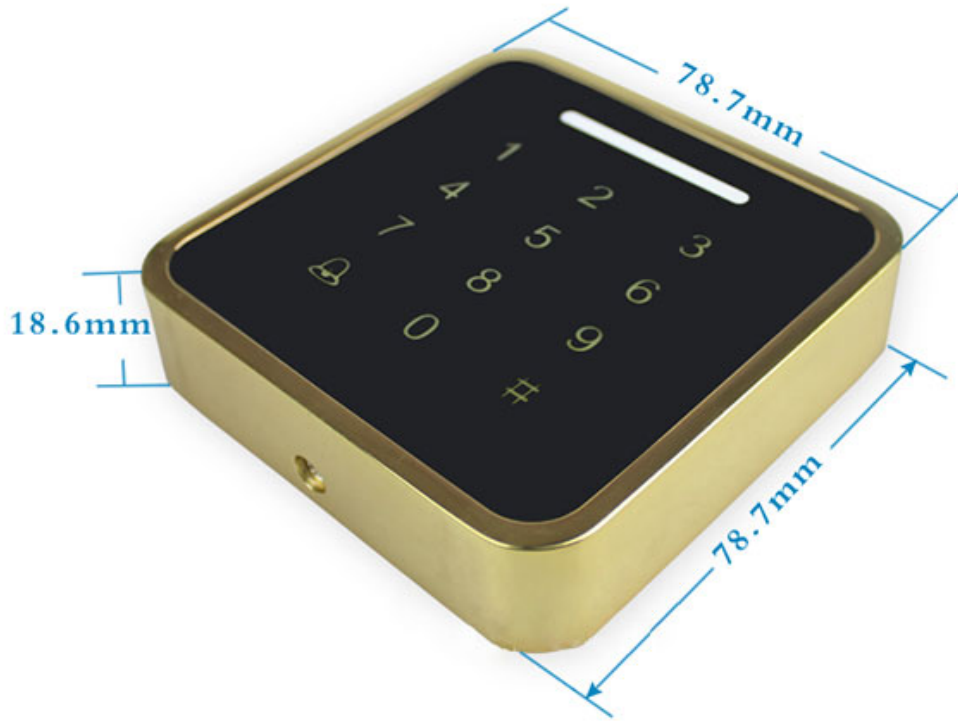

ACM-A89 RFID 3000 LED