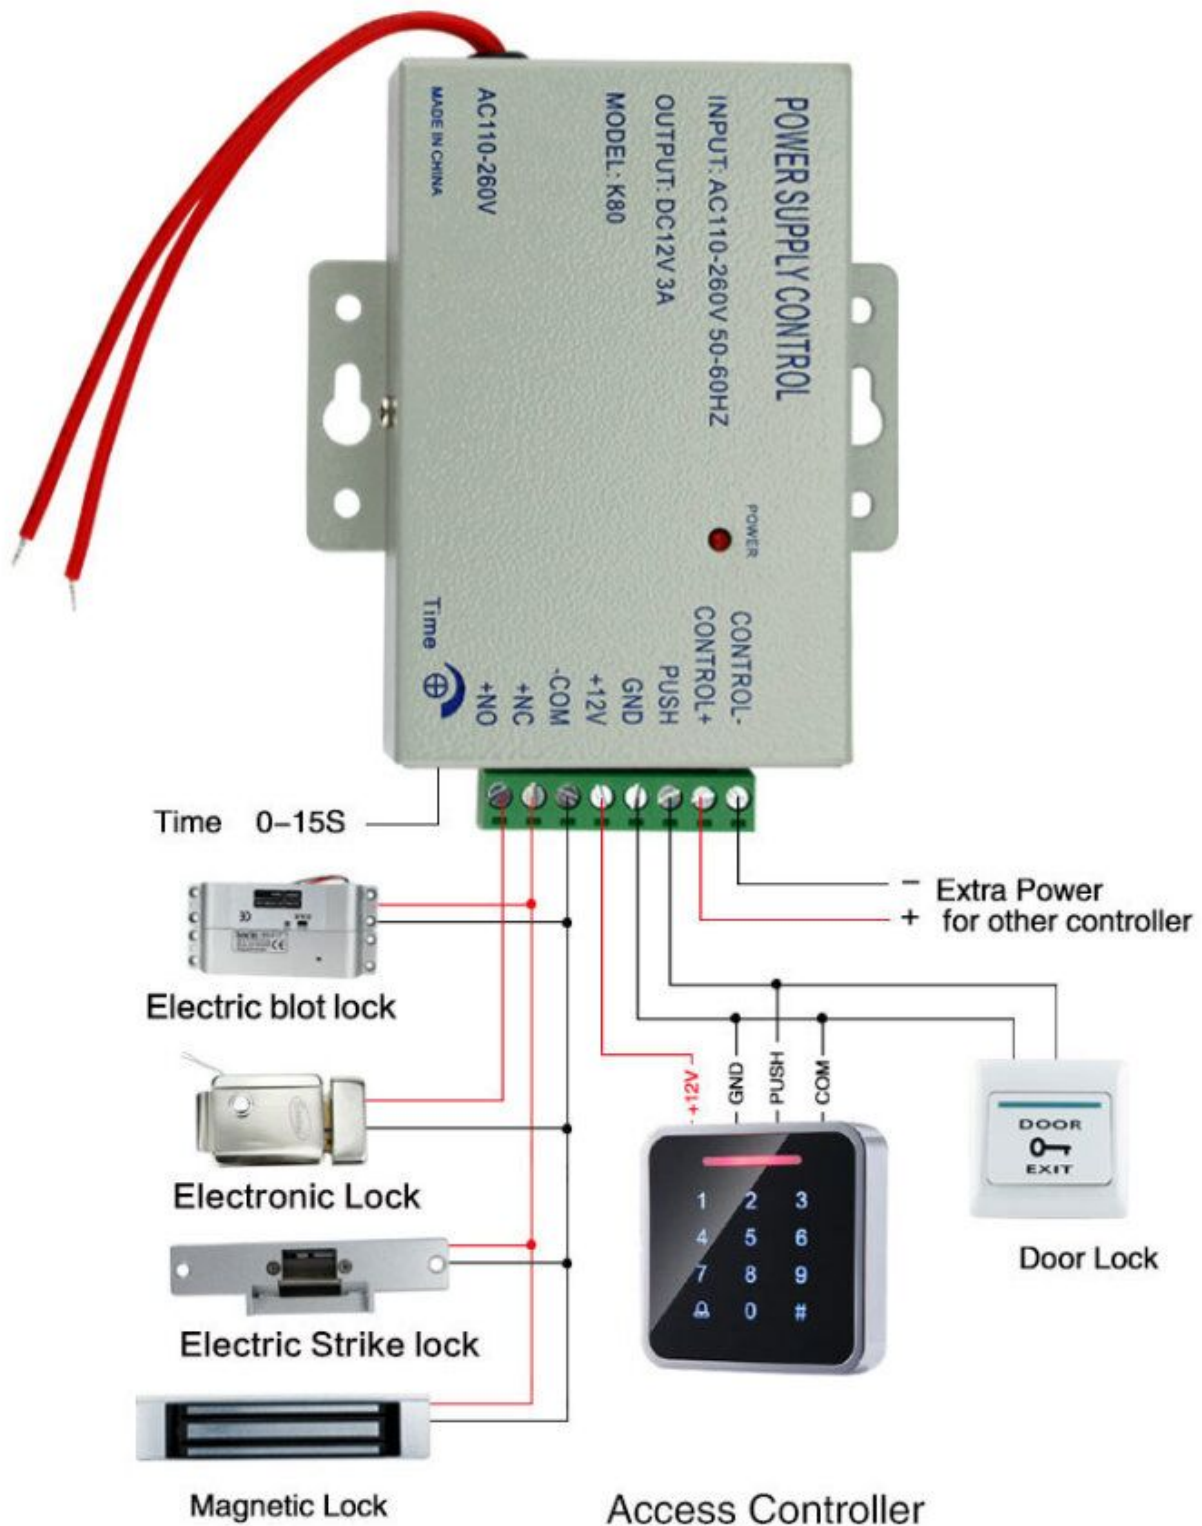

Wiring diagram

Attention when electronically controlled lock must be transferred to 0 seconds delay, to prevent burning of electric lock.