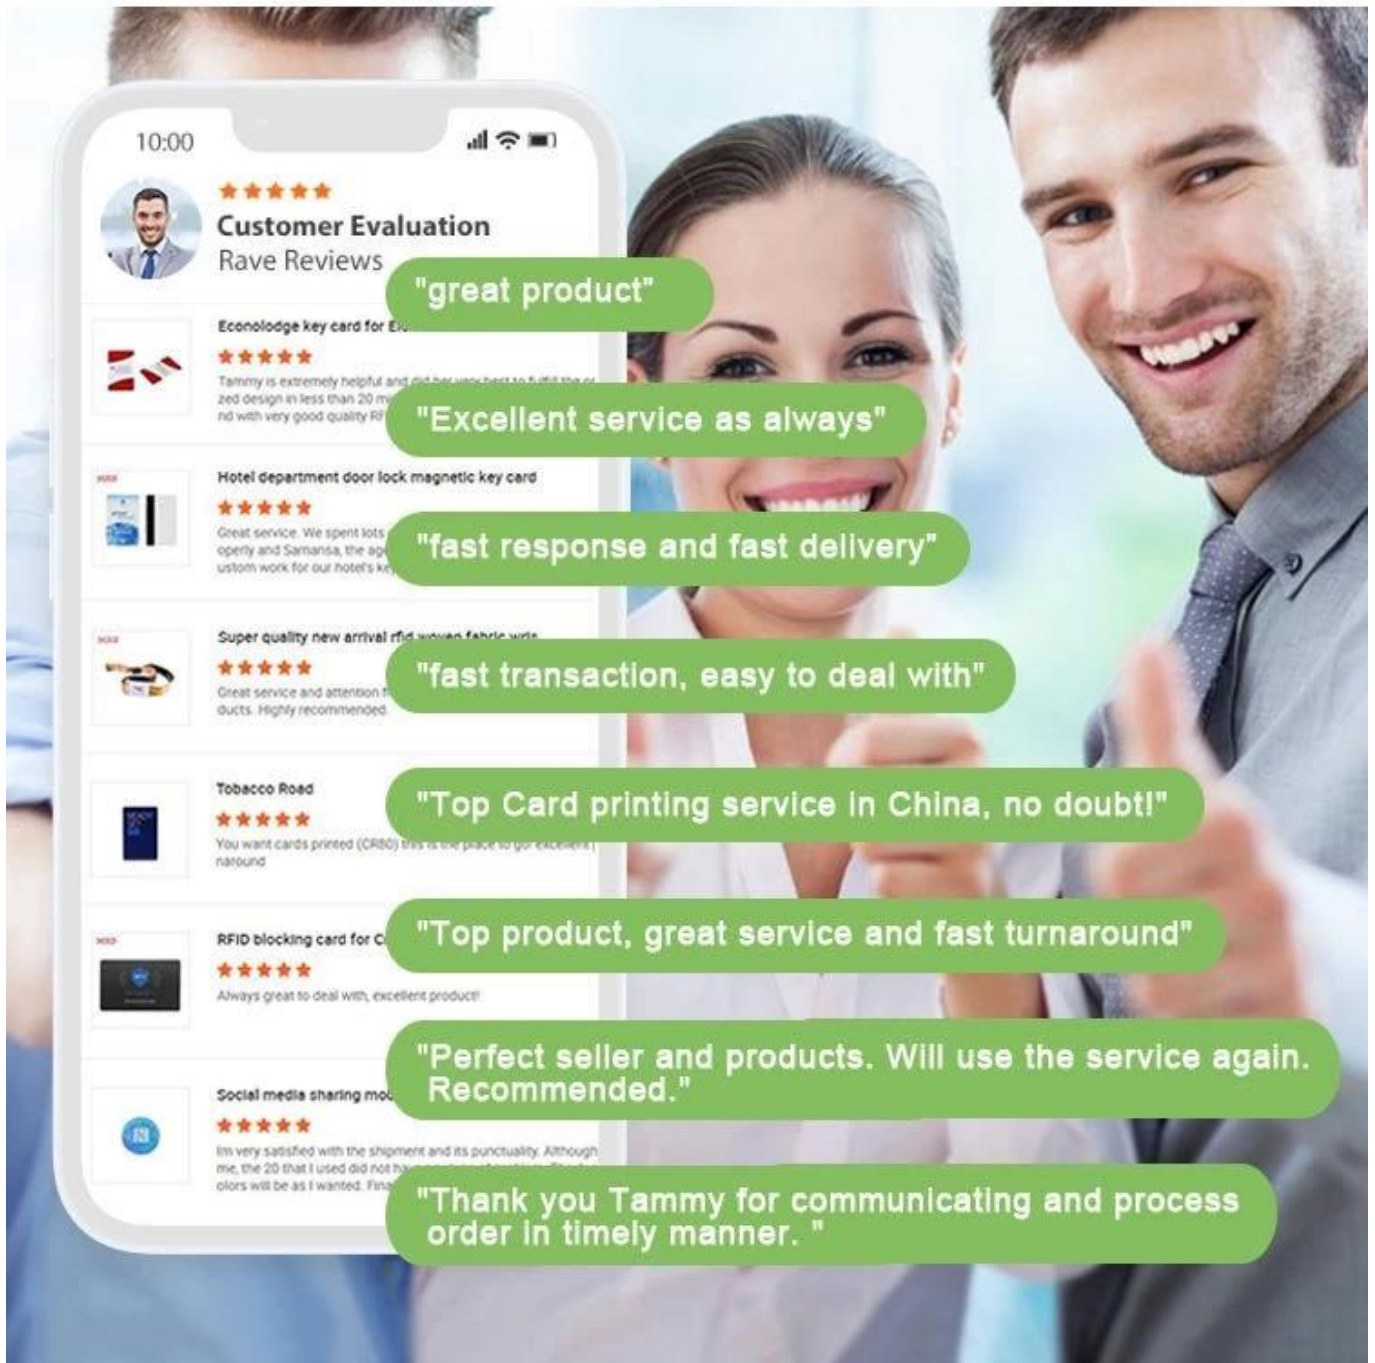

Best Western
REWARDS.

Your key to faster free nights.

Customer Evaluation

WYNDHAM
REWARDS[®]
You've earned this.

Packing & Delivery

Packing

with or without polybag separate package

200pcs/ box, 180pcs/bag, 150pcs/bag