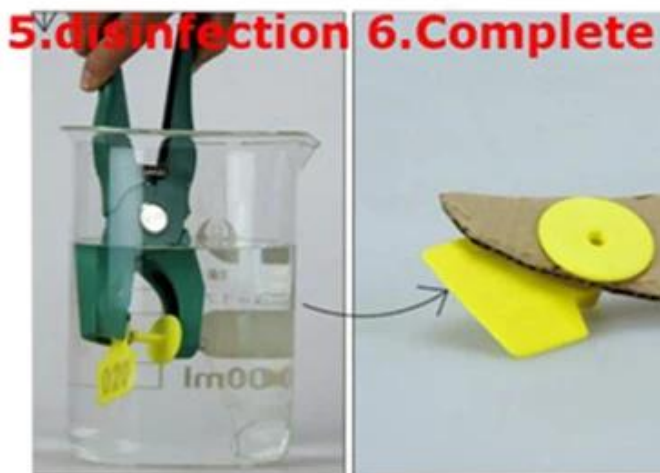

Directions for use