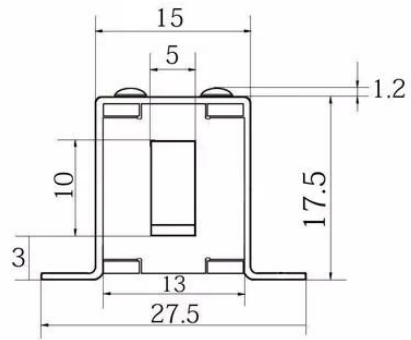

□□□□ □□□□
□□ 54.5Lx41Wx28H(mm)
□□□□ 10Lx10Wx10H(mm)
□□□ 0.65A ± 10%
□□□□ □ DC12V
□□□□ □□□□□□□□
□□□□□ □
□□□ 0.18□□
□□ -40°C~50°C

Re: ACM Brand Door Electromagnetic Magnetic EM Lock				
				
Magnetic lock (60kg/100lbs) , Size: 80×38×25 mm (ACM-Y60)	180KG/300LBS indicator magnetic lock, LED , Size: 170×40×21 mm (ACM-Y180/Y350/Y500)	280KGS/600LBS LED/Timer Magnetic Lock, 5bolts Size: 250×47×25 mm (ACM-Y280)	560kg/1200lbs LED Dual Door Magnetic Lock ,Size: 500×47×25 mm (ACM-Y280D)	280kgs/600lbs & 180kg/300lbs Concealed magnetic lock (ACM-Y280N:224×40×25 mm /Y180N:184×30.5×22.5 mm)
RE: Eletric Strike , Eletric Deadbolt Lock , RIM Lock , Cabinet Lock				
				
Long type Electronic Strike LockSize: 250x25x31mm (ACM-Y132)	Electronic Strike Lock Size: 110x25x31mm (ACM-Y130)	Electronic Strike Lock Size: 149x28x31mm (ACM-Y131)	Model Item: ACM-Y138A / ACM-138B Lock Size: 149x39x34mm	Model Item: ACM-Y137S Feedback Singal Lock Size: 150x38x34mm
				
ACM-Y100-2pin Fal Safe Sturdiness Electronic lock Lock Size : 205x34x40 mm	Item: ACM-Y200 -2pin Timer-delay Lock , Power to unlock , 205×34×40 mm	Item: ACM-Y100S -2Pin Time -delay &NO/NC feedback signal Power to unlock. 205×34×40 mm	Item: ACM-Y200S -5Pin Time -delay &NO/NC/COM feedback signal, 205×34×40 mm	Item: ACM-Y300S -5Pin Time -delay &NO/NC/COM feedback signal, 235×35×42 mm
				
Model Item: ACM-YB032 Electric Display Cabinet Lock	Item: ACM-Y700A/ACM-Y700B Fall Safe Sturdiness Narrow Door lock NO/NC. 205x30x38mm	Model Item: ACM-Y138A/ ACM-138B Lock Size: 149x39x34mm	ACM-Y500U frameless glass doors and glass wall Lock Size : 148x43x39 mm	ACM-Y800 Electric Dropbolt with Key Lock Size: 268x30x38mm
				
Stainless steel electric control RIM lock,Size: 125x98x36mm (ACM-Y091)	CISA Electric RIM Lock, Size: 148×107×35 mm (ACM-Y035)	Yale Waterproof Eletric RIM Lock, Size:140×116×55 mm (ACM-Y045)	Hot Sale Electric RIM Lock, Size: 126×101×39 mm,Double cylinders with push button (ACM-Y042)	Yale Waterproof Eletric RIM Lock, Size:140x116x55 mm (ACM-Y047)