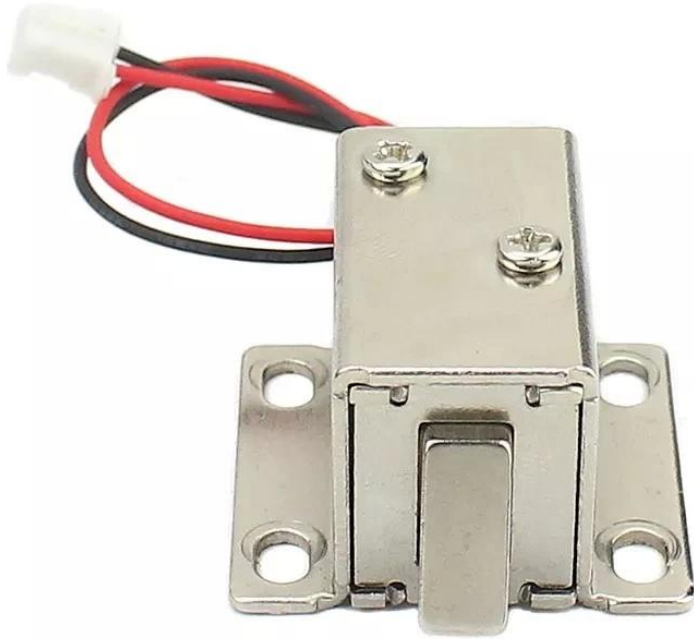

□□□□ □□□□
□□ 54.5Lx41Wx28H(mm)
□□□□ 10Lx10Wx10H(mm)
□□□ 0.65A ± 10%
□□□□ □ DC12V
□□□□ □□□□□□□□
□□□□□ □
□□□ 0.18□□
□□ -40°C~50°C

Re: ACM Brand Door Electromagnetic Magnetic EM Lock				
				
Magnetic lock (60kg/100lbs) , Size: 80×38×25 mm (ACM-Y60)	180KG/300LBS indicator magnetic lock, LED , Size: 170×40×21 mm (ACM-Y180/Y350/Y500)	280KGS/600LBS LED/Timer Magnetic Lock, 5bolts Size: 250×47×25 mm (ACM-Y280)	560kg/1200lbs LED Dual Door Magnetic Lock ,Size: 500×47×25 mm (ACM-Y280D)	280kgs/600lbs & 180kg/300lbs Concealed magnetic lock (ACM-Y280N:224×40×25 mm /Y180N:184×30.5×22.5 mm)
RE: Eletric Strike , Eletric Deadbolt Lock , RIM Lock , Cabinet Lock				
				
Long type Electronic Strike LockSize: 250x25x31mm (ACM-Y132)	Electronic Strike Lock Size: 110x25x31mm (ACM-Y130)	Electronic Strike Lock Size: 149x28x31mm (ACM-Y131)	Model Item: ACM-Y138A / ACM-138B Lock Size: 149x39x34mm	Model Item: ACM-Y137S Feedback Singal Lock Size: 150x38x34mm
				
ACM-Y100-2pin Fal Safe Sturdiness Electronic lock Lock Size : 205x34x40 mm	Item: ACM-Y200 -2pin Timer-delay Lock , Power to unlock , 205×34×40 mm	Item: ACM-Y100S -2Pin Time -delay &NO/NC feedback signal Power to unlock. 205×34×40 mm	Item: ACM-Y200S -5Pin Time -delay &NO/NC/COM feedback signal, 205×34×40 mm	Item: ACM-Y300S -5Pin Time -delay &NO/NC/COM feedback signal, 235×35×42 mm
				
Model Item: ACM-YB032 Electric Display Cabinet Lock	Item: ACM-Y700A/ACM-Y700B Fall Safe Sturdiness Narrow Door lock NO/NC. 205x30x38mm	Model Item: ACM-Y138A/ ACM-138B Lock Size: 149x39x34mm	ACM-Y500U frameless glass doors and glass wall Lock Size : 148x43x39 mm	ACM-Y800 Electric Dropbolt with Key Lock Size: 268x30x38mm
				
Stainless steel electric control RIM lock,Size: 125x98x36mm (ACM-Y091)	CISA Electric RIM Lock, Size: 148×107×35 mm (ACM-Y035)	Yale Waterproof Eletric RIM Lock, Size:140×116×55 mm (ACM-Y045)	Hot Sale Electric RIM Lock, Size: 126×101×39 mm,Double cylinders with push button (ACM-Y042)	Yale Waterproof Eletric RIM Lock, Size:140x116x55 mm (ACM-Y047)