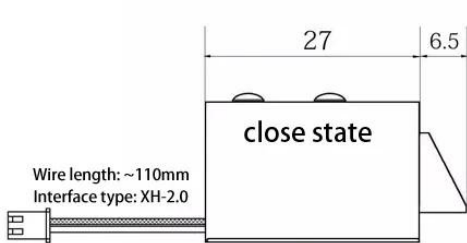

□□□□ □□□□
□□ 54.5Lx41Wx28H(mm)
□□□□ 10Lx10Wx10H(mm)
□□□ 0.65A ± 10%
□□□□ □ DC12V
□□□□ □□□□□□□□
□□□□□ □
□□□ 0.18□□
□□ -40°C~50°C

Re: ACM Brand Door Electromagnetic Magnetic EM Lock				
				
Magnetic lock (60kg/100lbs) , Size: 80×38×25 mm (ACM-Y60)	180KG/300LBS indicator magnetic lock, LED , Size: 170×40×21 mm (ACM-Y180/Y350/Y500)	280KGS/600LBS LED/Timer Magnetic Lock, 5bolts Size: 250×47×25 mm (ACM-Y280)	560kg/1200lbs LED Dual Door Magnetic Lock ,Size: 500×47×25 mm (ACM-Y280D)	280kgs/600lbs & 180kg/300lbs Concealed magnetic lock (ACM-Y280N:224×40×25 mm /Y180N:184×30.5×22.5 mm)
RE: Eletric Strike , Eletric Deadbolt Lock , RIM Lock , Cabinet Lock				
				
Long type Electronic Strike LockSize: 250x25x31mm (ACM-Y132)	Electronic Strike Lock Size: 110x25x31mm (ACM-Y130)	Electronic Strike Lock Size: 149x28x31mm (ACM-Y131)	Model Item: ACM-Y138A / ACM-138B Lock Size: 149x39x34mm	Model Item: ACM-Y137S Feedback Singal Lock Size: 150x38x34mm
				
ACM-Y100-2pin Fal Safe Sturdiness Electronic lock Lock Size : 205x34x40 mm	Item: ACM-Y200 -2pin Timer-delay Lock , Power to unlock , 205×34×40 mm	Item: ACM-Y100S -2Pin Time -delay &NO/NC feedback signal Power to unlock. 205×34×40 mm	Item: ACM-Y200S -5Pin Time -delay &NO/NC/COM feedback signal, 205×34×40 mm	Item: ACM-Y300S -5Pin Time -delay &NO/NC/COM feedback signal, 235×35×42 mm
				
Model Item: ACM-YB032 Electric Display Cabinet Lock	Item: ACM-Y700A/ACM-Y700B Fall Safe Sturdiness Narrow Door lock NO/NC. 205x30x38mm	Model Item: ACM-Y138A/ ACM-138B Lock Size: 149x39x34mm	ACM-Y500U frameless glass doors and glass wall Lock Size : 148x43x39 mm	ACM-Y800 Electric Dropbolt with Key Lock Size: 268x30x38mm
				
Stainless steel electric control RIM lock,Size: 125x98x36mm (ACM-Y091)	CISA Electric RIM Lock, Size: 148×107×35 mm (ACM-Y035)	Yale Waterproof Eletric RIM Lock, Size:140×116×55 mm (ACM-Y045)	Hot Sale Electric RIM Lock, Size: 126×101×39 mm,Double cylinders with push button (ACM-Y042)	Yale Waterproof Eletric RIM Lock, Size:140x116x55 mm (ACM-Y047)