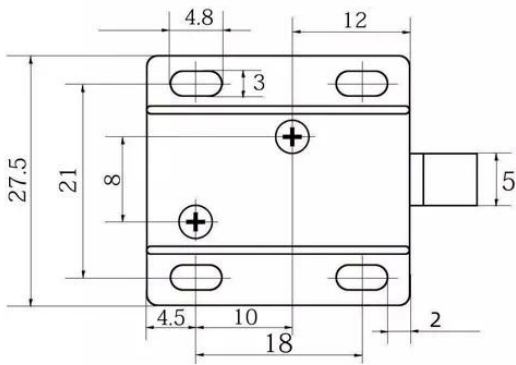

□□□□ □□□□
□□ 54.5Lx41Wx28H(mm)
□□□□ 10Lx10Wx10H(mm)
□□□ 0.65A ± 10%
□□□□ □ DC12V
□□□□ □□□□□□□□
□□□□□ □
□□□ 0.18□□
□□ -40°C~50°C

Re: ACM Brand Door Electromagnetic Magnetic EM Lock				
				
Magnetic lock (60kg/100lbs) , Size: 80×38×25 mm (ACM-Y60)	180KG/300LBS indicator magnetic lock, LED , Size: 170×40×21 mm (ACM-Y180/Y350/Y500)	280KGS/600LBS LED/Timer Magnetic Lock, 5bolts Size: 250×47×25 mm (ACM-Y280)	560kg/1200lbs LED Dual Door Magnetic Lock ,Size: 500×47×25 mm (ACM-Y280D)	280kgs/600lbs & 180kg/300lbs Concealed magnetic lock (ACM-Y280N:224×40×25 mm /Y180N:184×30.5×22.5 mm)
RE: Eletric Strike , Eletric Deadbolt Lock , RIM Lock , Cabinet Lock				
				
Long type Electronic Strike LockSize: 250x25x31mm (ACM-Y132)	Electronic Strike Lock Size: 110x25x31mm (ACM-Y130)	Electronic Strike Lock Size: 149x28x31mm (ACM-Y131)	Model Item: ACM-Y138A / ACM-138B Lock Size: 149x39x34mm	Model Item: ACM-Y137S Feedback Singal Lock Size: 150x38x34mm
				
ACM-Y100-2pin Fal Safe Sturdiness Electronic lock Lock Size : 205x34x40 mm	Item: ACM-Y200 -2pin Timer-delay Lock , Power to unlock , 205×34×40 mm	Item: ACM-Y100S -2Pin Time -delay &NO/NC feedback signal Power to unlock. 205×34×40 mm	Item: ACM-Y200S -5Pin Time -delay &NO/NC/COM feedback signal, 205×34×40 mm	Item: ACM-Y300S -5Pin Time -delay &NO/NC/COM feedback signal, 235×35×42 mm
				
Model Item: ACM-YB032 Electric Display Cabinet Lock	Item: ACM-Y700A/ACM-Y700B Fall Safe Sturdiness Narrow Door lock NO/NC. 205x30x38mm	Model Item: ACM-Y138A/ ACM-138B Lock Size: 149x39x34mm	ACM-Y500U frameless glass doors and glass wall Lock Size : 148x43x39 mm	ACM-Y800 Electric Dropbolt with Key Lock Size: 268x30x38mm
				
Stainless steel electric control RIM lock,Size: 125x98x36mm (ACM-Y091)	CISA Electric RIM Lock, Size: 148×107×35 mm (ACM-Y035)	Yale Waterproof Eletric RIM Lock, Size:140×116×55 mm (ACM-Y045)	Hot Sale Electric RIM Lock, Size: 126×101×39 mm,Double cylinders with push button (ACM-Y042)	Yale Waterproof Eletric RIM Lock, Size:140x116x55 mm (ACM-Y047)