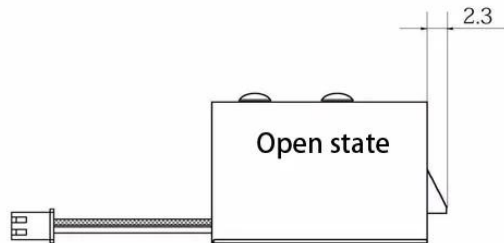

□□□□ □□□□
□□ 54.5Lx41Wx28H(mm)
□□□□ 10Lx10Wx10H(mm)
□□□ 0.65A ± 10%
□□□□ □ DC12V
□□□□ □□□□□□□□
□□□□□ □
□□□ 0.18□□
□□ -40°C~50°C

Re: ACM Brand Door Electromagnetic Magnetic EM Lock				
				
Magnetic lock (60kg/100lbs) , Size: 80×38×25 mm (ACM-Y60)	180KG/300LBS indicator magnetic lock, LED , Size: 170×40×21 mm (ACM-Y180/Y350/Y500)	280KGS/600LBS LED/Timer Magnetic Lock, 5bolts Size: 250×47×25 mm (ACM-Y280)	560kg/1200lbs LED Dual Door Magnetic Lock ,Size: 500×47×25 mm (ACM-Y280D)	280kgs/600lbs & 180kg/300lbs Concealed magnetic lock (ACM-Y280N:224×40×25 mm /Y180N:184×30.5×22.5 mm)
RE: Eletric Strike , Eletric Deadbolt Lock , RIM Lock , Cabinet Lock				
				
Long type Electronic Strike LockSize: 250x25x31mm (ACM-Y132)	Electronic Strike Lock Size: 110x25x31mm (ACM-Y130)	Electronic Strike Lock Size: 149x28x31mm (ACM-Y131)	Model Item: ACM-Y138A / ACM-138B Lock Size: 149x39x34mm	Model Item: ACM-Y137S Feedback Singal Lock Size: 150x38x34mm
				
ACM-Y100-2pin Fal Safe Sturdiness Electronic lock Lock Size : 205x34x40 mm	Item: ACM-Y200 -2pin Timer-delay Lock , Power to unlock , 205×34×40 mm	Item: ACM-Y100S -2Pin Time -delay &NO/NC feedback signal Power to unlock. 205×34×40 mm	Item: ACM-Y200S -5Pin Time -delay &NO/NC/COM feedback signal, 205×34×40 mm	Item: ACM-Y300S -5Pin Time -delay &NO/NC/COM feedback signal, 235×35×42 mm
				
Model Item: ACM-YB032 Electric Display Cabinet Lock	Item: ACM-Y700A/ACM-Y700B Fall Safe Sturdiness Narrow Door lock NO/NC. 205x30x38mm	Model Item: ACM-Y138A/ ACM-138B Lock Size: 149x39x34mm	ACM-Y500U frameless glass doors and glass wall Lock Size : 148x43x39 mm	ACM-Y800 Electric Dropbolt with Key Lock Size: 268x30x38mm
				
Stainless steel electric control RIM lock,Size: 125x98x36mm (ACM-Y091)	CISA Electric RIM Lock, Size: 148×107×35 mm (ACM-Y035)	Yale Waterproof Eletric RIM Lock, Size:140×116×55 mm (ACM-Y045)	Hot Sale Electric RIM Lock, Size: 126×101×39 mm,Double cylinders with push button (ACM-Y042)	Yale Waterproof Eletric RIM Lock, Size:140x116x55 mm (ACM-Y047)