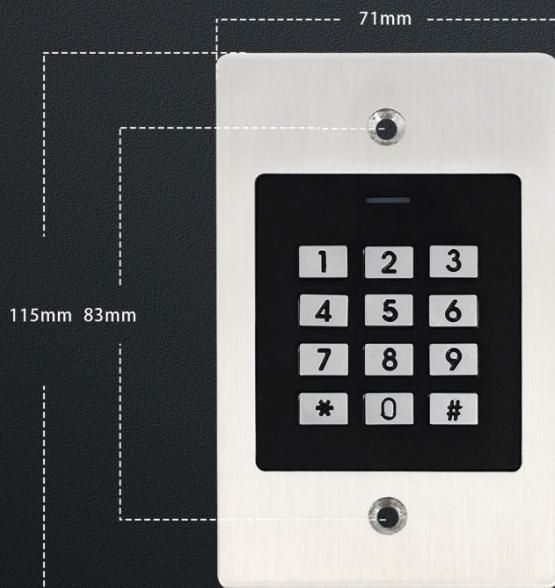

Wiegand
input & output

Data 0

Data 1

Brushed Metal Case

Size