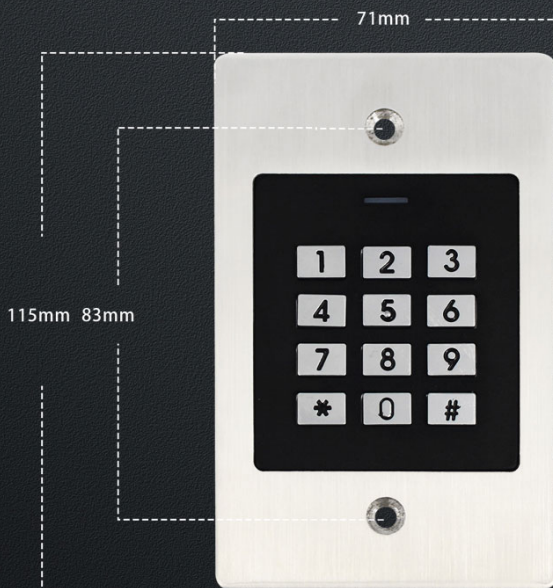

EK2

Metal keyboard Access Control

IP66 Waterproof

Wiegand
input & output

Data 0

Data 1

Brushed Metal Case

Size