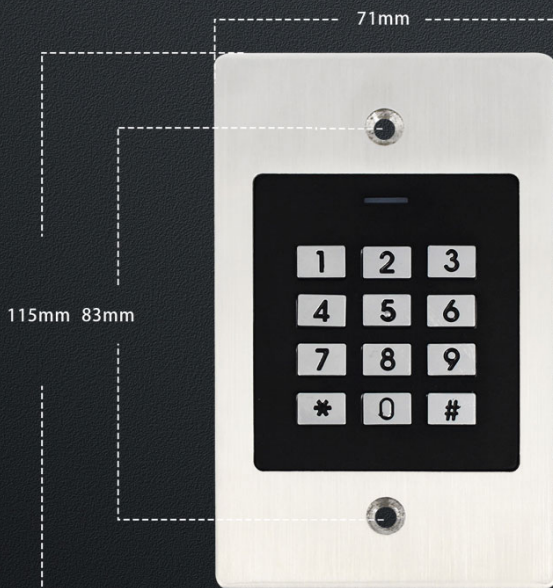

## Metal keyboard Access Control

Embedded  
Design

IP66 Waterproof

Wiegand  
input & output

Data 0

Data 1

## Size