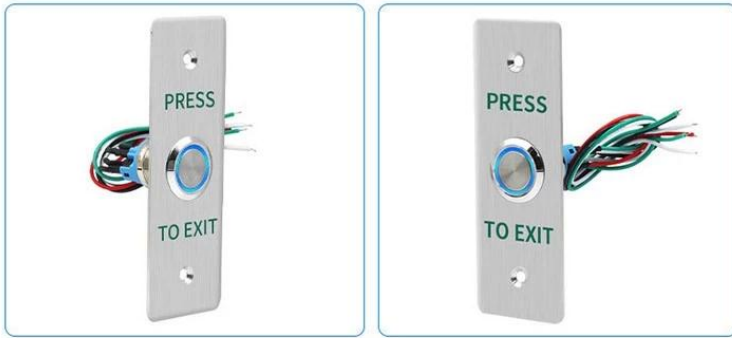

Produkt Show

PRODUCT FEATURES

Outdoor waterproof
and rain proof

Metal housing
anti-vandal

LED indicator button

Intuitive response
design with built-in
quality springs for
longer use

PRODUCT PARAMETERS

【Function】

Power Supply: DC12V or DC24V

Output Contact: NO/NC/COM

Waterproof: IP65

Panel Material: 1.8mm thick 304 stainless steel

LED Indicator: Blue

Screw*2PCS

Stainless steel switch*1PCS

WIRING INSTRUCTIONS