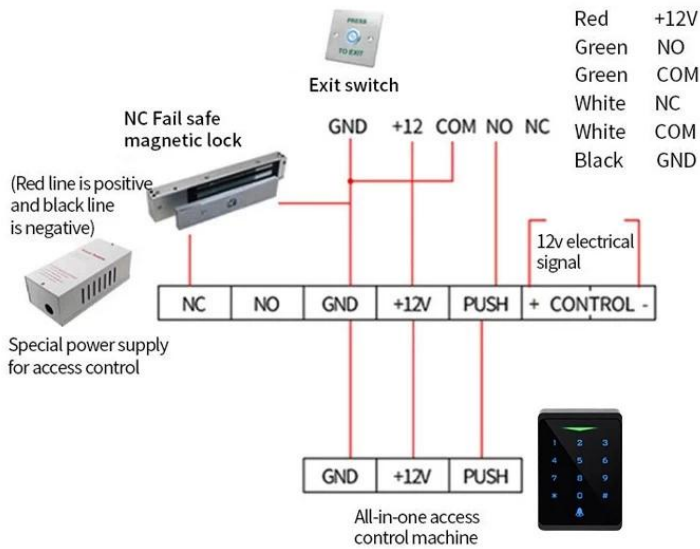

Power Supply: DC12V or DC24V

Output Contact: NO/NC/COM

Waterproof: IP65

Panel Material: 1.8mm thick 304 stainless steel

LED Indicator: Blue

Screw*2PCS

Stainless steel switch*1PCS

WIRING INSTRUCTIONS

Connect only 2 wires without light switch :NO, COM can be used
 Four cables need to be connected with the light switch :NO, COM(two green cables), +12V, GND(red and black 12V power cables)

Vom Verkäufer empfohlen