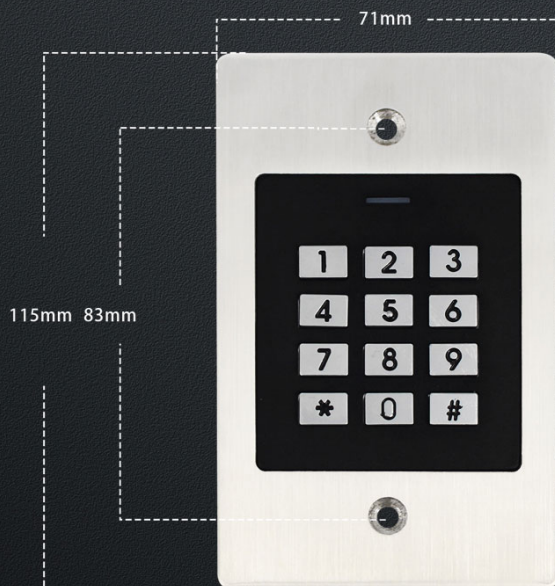

## Metal keyboard Access Control

Embedded  
Design

IP66 Waterproof

Wiegand  
input & output

Data 0

Data 1

## Size