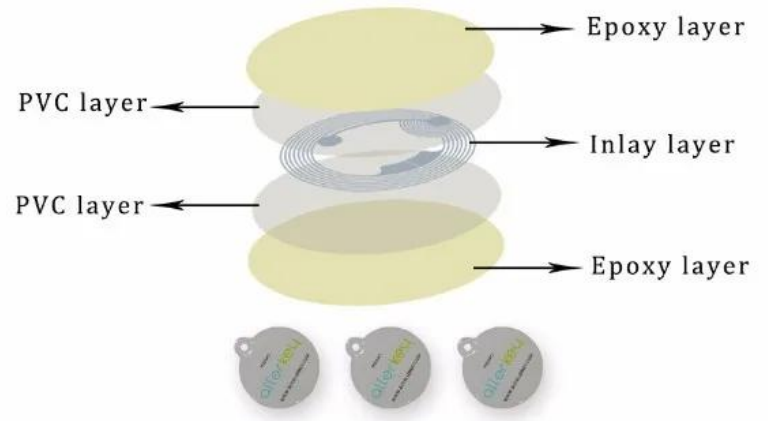

O
p
e
r
a
t
i
n
g
T
e
m
p
e
r
a
t
u
r
e
:
-
1
°
C
t
o
6
°
W
e
i
g
h
t
:
1
g
m
m
b
e
n
e
:
-
2
°
C
t
o
8
5
°
C
H
u
m
i
d
i
t
y
:
4
%
t
o
8
%
R
H

Product Show

Special Customized Service By Your Choice:

1. There different chips available;
2. Printing: Plain color, Silkscreen, LOGO printing, off-set printing, etc;
3. Material: ABS, PVC, Leather, etc.

RFID Epoxy Tag

Structure

.....

Product Application

RFID Keyfob Application

The keyfob is well suited for intelligent lock systems, access control, recording of working times, contactless payment or public transport ticketing systems. And the keyfob has a ring out of metal, so it can be attached at a key ring.