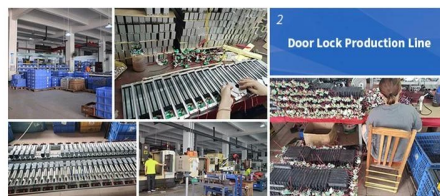

OUR FACTORY

- **Access Control and RFID Reader Production Line:**
- Monthly production quantity is up to 50,000pcs , We are Provides OEM&ODM services including product research and development, LOGO printing, customized.etc