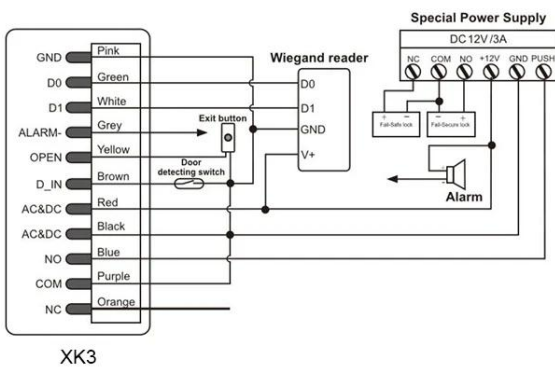

Controller