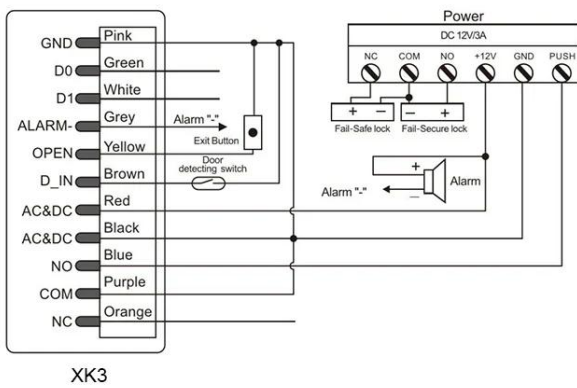

* Longitud del PIN: 4 ~ 6 dígitos

* Modo de pulso, modo de alternancia

* Enclavamiento de soporte de dispositivo 2 piezas para dos puertas

* Con Bluetooth, configuración de APP

presentacion de producto

Various ways to open door
make easy and safe entrance

Pressing a button, door opens!

Convertible working
modes, more possibilities.

All key is metal, with hidden key frame

Wide Voltage Range:

12 ~ 28
VOLTS VOLTS

Common Power Supply

Access Control Power Supply

Work as Wiegand Reader