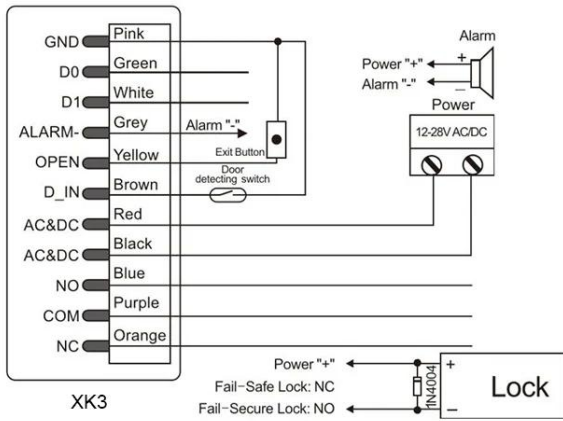

* Longitud del PIN: 4 ~ 6 dígitos

* Modo de pulso, modo de alternancia

* Enclavamiento de soporte de dispositivo 2 piezas para dos puertas

* Con Bluetooth, configuración de APP

presentacion de producto

Various ways to open door
make easy and safe entrance

Pressing a button, door opens!

Convertible working
modes, more possibilities.

All key is metal, with hidden key frame

Wide Voltage Range:

12 ~ 28
VOLTS VOLTS

Common Power Supply

Access Control Power Supply

Work as Wiegand Reader