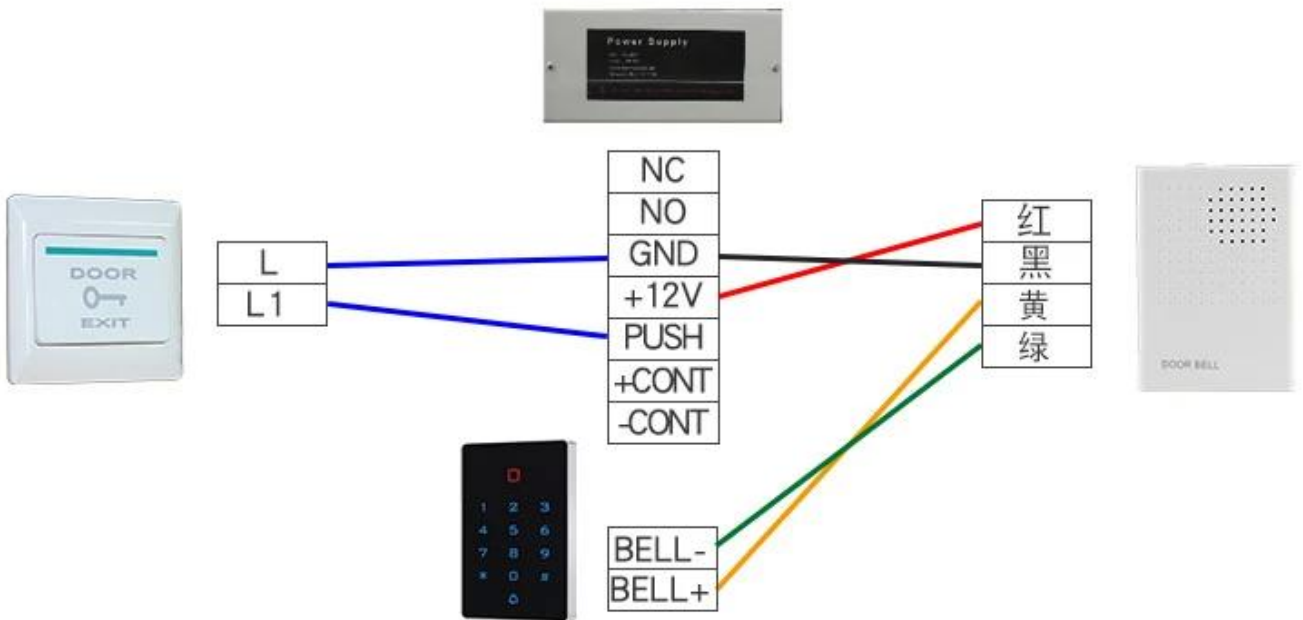

••••• PRODUCT DETAILS •••••