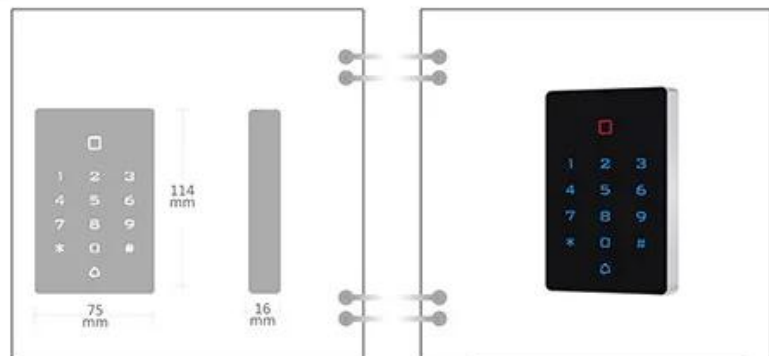

## Specifications:

Card type: EM

Working voltage: DC12V±10%

Reading Range:3-6cm

Humidity: 10% to 90% RH

Door Opening Time:0-99s(Adjustable)

Static electricity:  $\leq 30\text{mA}$

Ambient temperature:  $-45\text{ }^{\circ}\text{C} \sim 60\text{ }^{\circ}\text{C}$

Electric lock output:  $\leq 1\text{A}$

Short-circuit Protect:  $\leq 100\mu\text{S}$

Dimensions: 114\*75\*16mm

## Product Feature

- ◆ Digital backlit touch keypad
- ◆ Multi-function standalone access controller and reader,
- ◆ WG interface: WG26 Input / output
- ◆ Capacity: 2000 cards / codes
- ◆ Three accesses: card, pin, card + pin