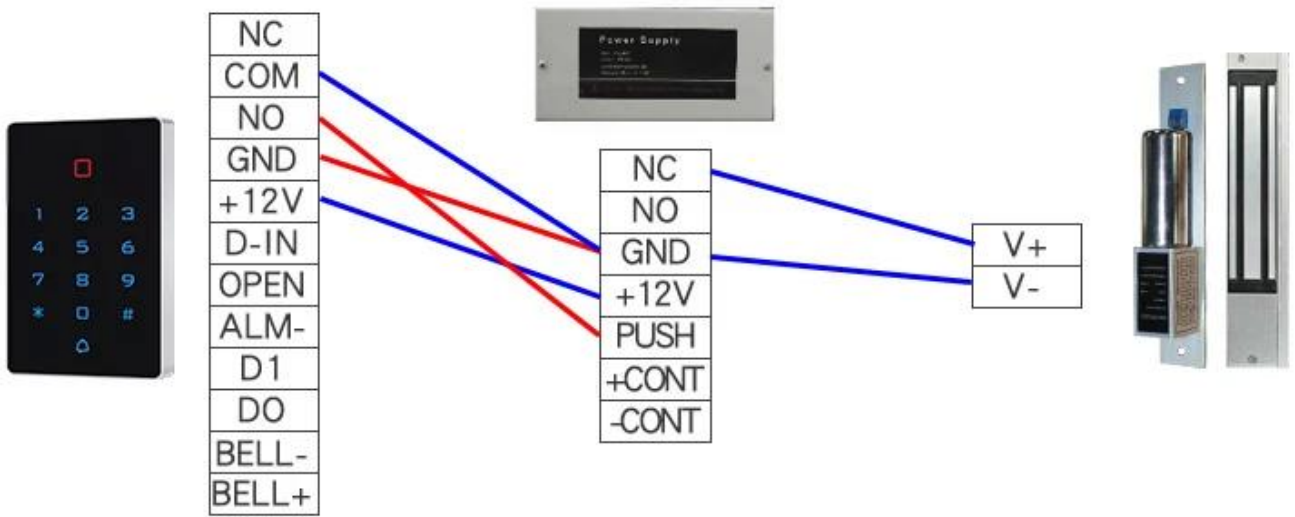

••••• PRODUCT DETAILS •••••