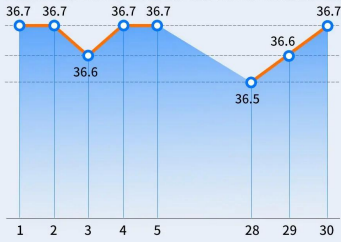

MEMORY FUNCTION

With 30 sets temperature record, it is easy to view the changes in body temperature,

FREQUENCY/°C