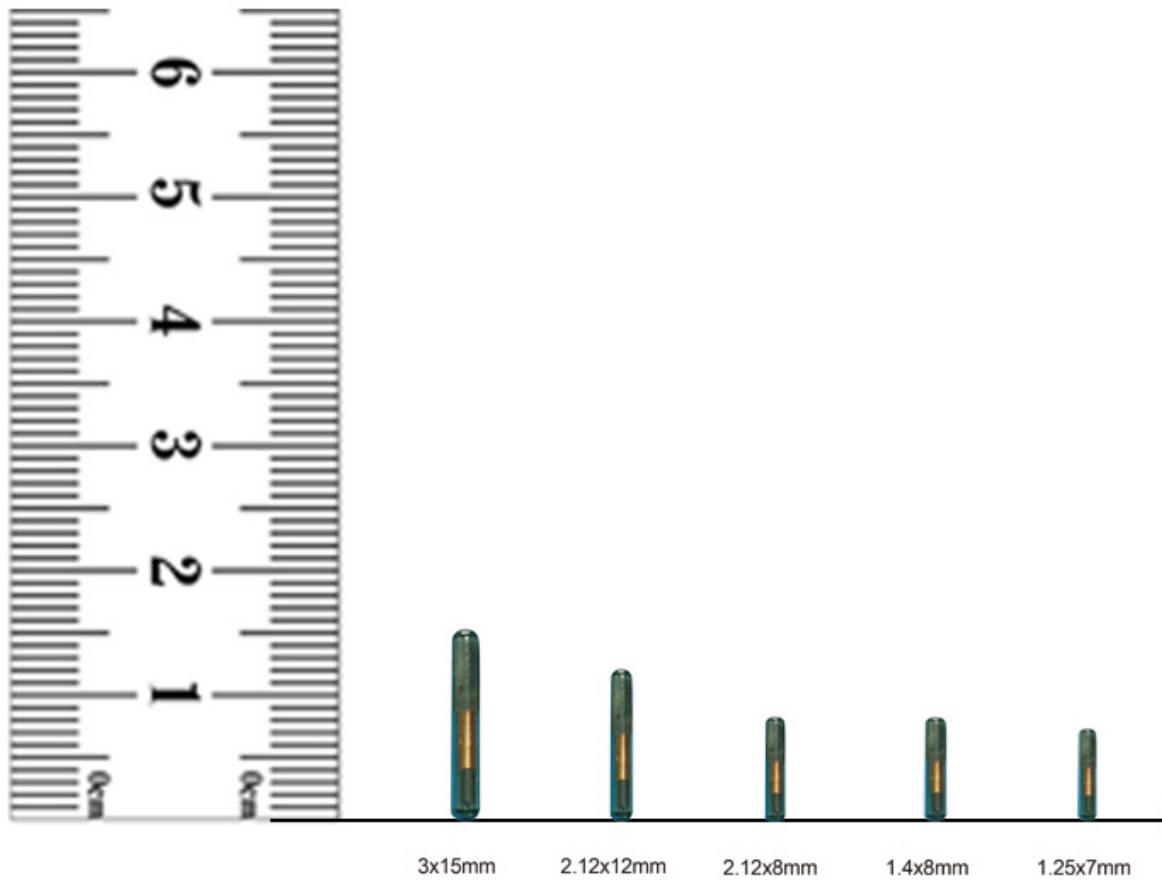

RFID Microchip	Length of Needle	Outer Diameter
2.12*12mm	48mm (t0.2mm)	2.56mm
1.4*8mm	48mm (t0.2mm)	1.90mm
1.25*7mm	48mm (t0.2mm)	1.90mm

* We support the OED, send enquiries for more information

Emballage et livraison