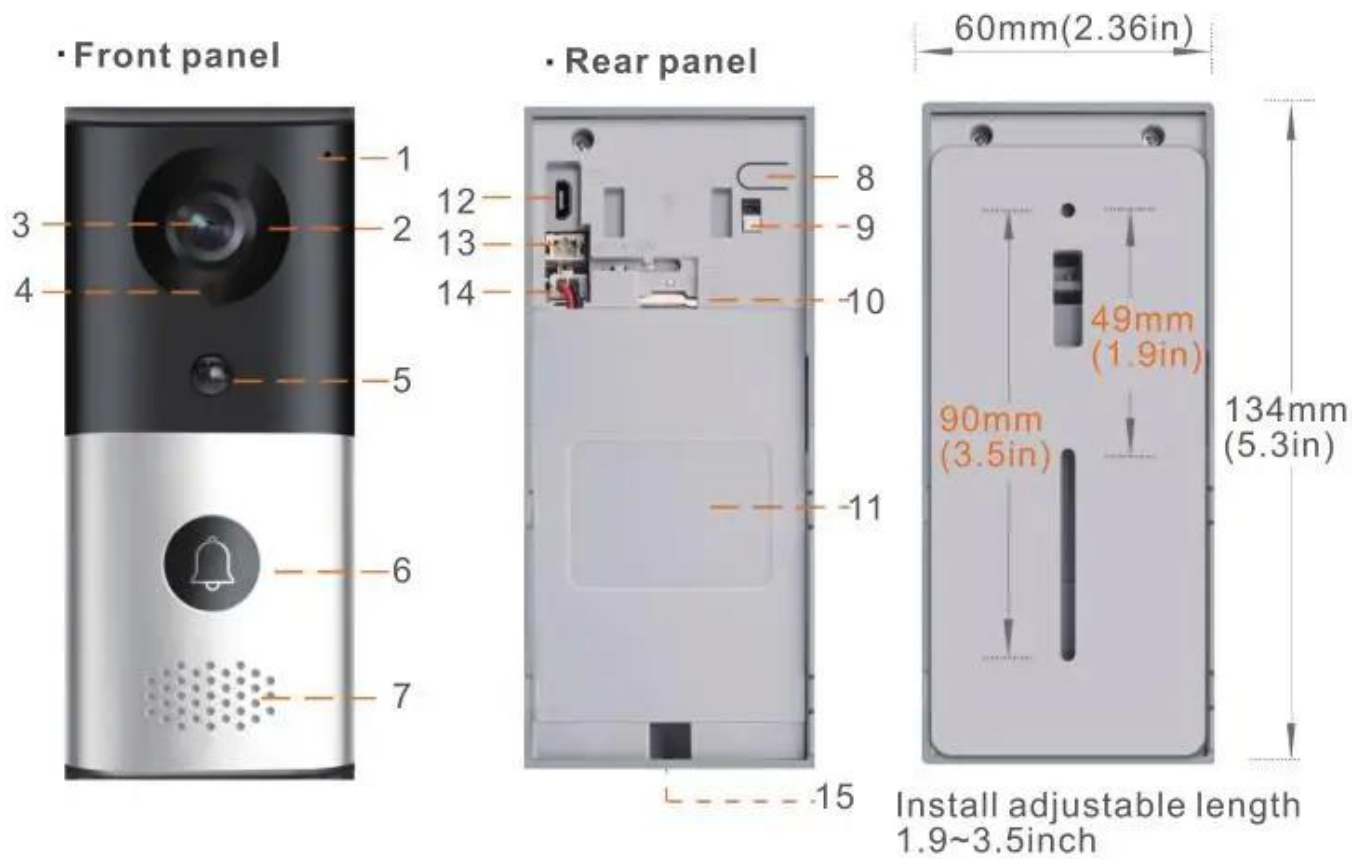

Caractéristique du produit

accessoires