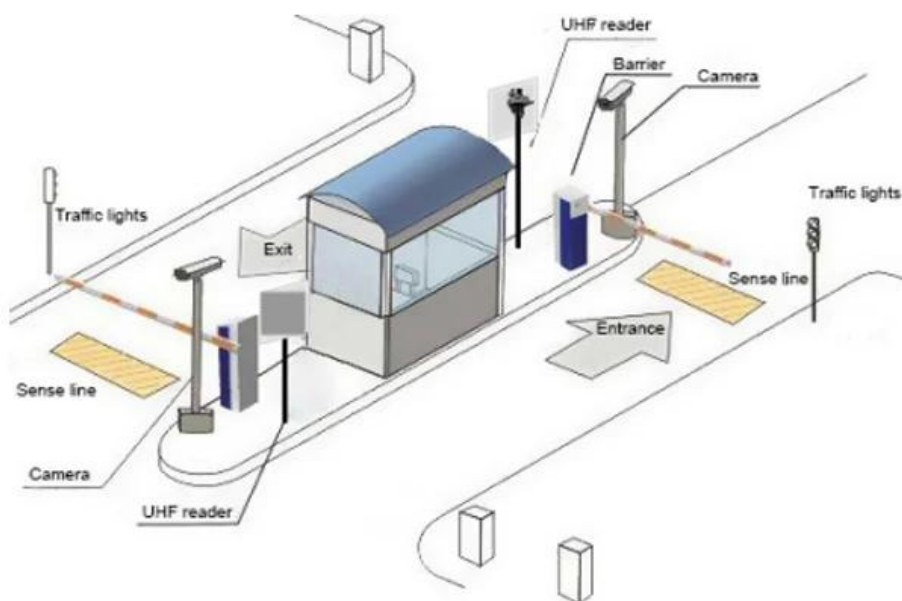

Description des produits

For parking system,can use our UHF integrated reader and UHF windshield tags,the specific usage method as below:

- 1.Use UHF USB writer to program vehicle information to the UHF windshield tags,also make authorization those tags to parking system,and stick the tags on vehicles that need enter parking lot
- 2.Install our UHF integrated reader at the parking lot entrance and exit, use WG26 to connect the reader with barrier controller.
- 3.When the car driver close the parking lot, reader will identify vehicle tags,the control system will match tag data at first,if match success, the barrier will open,after enter and pass the sense line, the barrier will close auto.

Reading Range: 6-8 m

Size:257*257*40mm

Interface:RS232/RS485/WG26/TCP/IP/WIFI

Application

SCENE APPLICATION

RFID Unmanned Supermarket Management

This application block features a central image of a supermarket produce section. To the left, there are four small inset images: a yellow RFID tag, a black square tag, a roll of white tape, and a light blue square tag.

RFID Vehicle Tracking Management

This application block features a central image of a car at a toll booth. To the right, there are four small inset images: two white rectangular tags, a black square tag with a white logo, and a roll of white tape.

Trash Can management system

This application block features a central image of a yellow autonomous refuse truck. To the left, there are four small inset images: a white rectangular tag, a white square tag, a white rectangular tag, and a green and black strip.