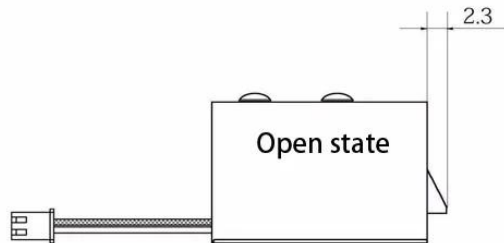

| Re: ACM Brand Door Electromagnetic Magnetic EM Lock                                 |   |  |  |   |
|---|---|--|--|---|
|    |    |       |             |                     |
| Magnetic lock (60kg/100lbs) , Size: 80×38×25 mm (ACM-Y60)                           | 180KG/300LBS indicator magnetic lock, LED , Size: 170×40×21 mm (ACM-Y180/Y350/Y500) | 280KGS/600LBS LED/Timer Magnetic Lock, 5bolts Size: 250×47×25 mm (ACM-Y280)            | 560kg/1200lbs LED Dual Door Magnetic Lock ,Size: 500×47×25 mm (ACM-Y280D)                    | 280kgs/600lbs & 180kg/300lbs Concealed magnetic lock (ACM-Y280N:224×40×25 mm /Y180N:184×30.5×22.5 mm) |
| RE: Eletric Strike , Eletric Deadbolt Lock , RIM Lock , Cabinet Lock                |   |  |  |   |
|    |    |       |             |                     |
| Long type Electronic Strike LockSize: 250x25x31mm (ACM-Y132)                        | Electronic Strike Lock Size: 110x25x31mm (ACM-Y130)                                 | Electronic Strike Lock Size: 149x28x31mm (ACM-Y131)                                    | Model Item: ACM-Y138A / ACM-138B Lock Size: 149x39x34mm                                      | Model Item: ACM-Y137S Feedback Singal Lock Size: 150x38x34mm  |
|    |    |       |             |                     |
| ACM-Y100-2pin Fal Safe Sturdiness Electronic lock Lock Size : 205x34x40 mm          | Item: ACM-Y200 -2pin Timer-delay Lock , Power to unlock , 205×34×40 mm              | Item: ACM-Y100S -2Pin Time -delay &NO/NC feedback signal Power to unlock. 205×34×40 mm | Item: ACM-Y200S -5Pin Time -delay &NO/NC/COM feedback signal, 205×34×40 mm                   | Item: ACM-Y300S -5Pin Time -delay &NO/NC/COM feedback signal, 235×35×42 mm                            |
|  |  |     |           |                   |
| Model Item: ACM-YB032 Electric Display Cabinet Lock                                 | Item: ACM-Y700A/ACM-Y700B Fall Safe Sturdiness Narrow Door lock NO/NC. 205x30x38mm  | Model Item: ACM-Y138A/ ACM-138B Lock Size: 149x39x34mm                                 | ACM-Y500U frameless glass doors and glass wall Lock Size : 148x43x39 mm                      | ACM-Y800 Electric Dropbolt with Key Lock Size: 268x30x38mm  |
|  |  |     |           |                   |
| Stainless steel electric control RIM lock,Size: 125x98x36mm (ACM-Y091)              | CISA Electric RIM Lock, Size: 148×107×35 mm (ACM-Y035)                              | Yale Waterproof Eletric RIM Lock, Size:140×116×55 mm (ACM-Y045)                        | Hot Sale Electric RIM Lock, Size: 126×101×39 mm,Double cylinders with push button (ACM-Y042) | Yale Waterproof Eletric RIM Lock, Size:140x116x55 mm (ACM-Y047)                                       |